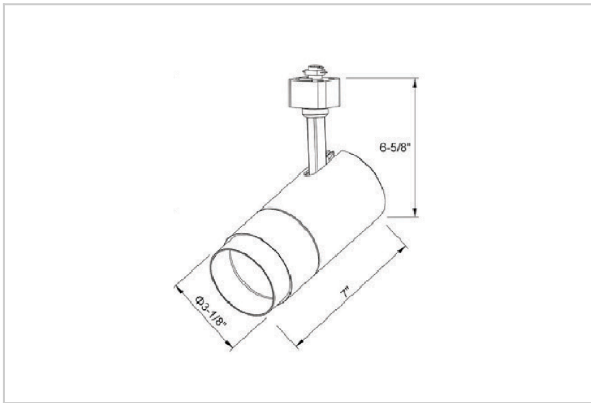

Trang Track Lights

ITEM SKU#: 662187508498

Product Code : IK-RTRANGTL-30W-30/40/50K-WH-90C-15D

Voltage	100 - 277 V AC, 50-60 Hz
Lumen Output	2708.8lm
Power	30W
Efficacy	90lm/w
CCT Selectable(K)	3000- 4000- 5000K
CRI	>90
Beam Angle	15°
Light Distribution	Spot
LED Type	COB
LED Light Source	Osram SOLERIQ S 19
Start Time	Instant
Driver	Stand Alone (included)
Operating Position	Swiveling Type
Dimming	Triac Dimming
Construction	Track
Mounting Type	Track Light Structure
Heads	Single Head
Body Material	Aluminium Die cast
Finish	White
Length	6-7/8"
Height	7-1/8"
Diameter	3"
Application Area	Indoor Applications

Trang is a technologically advanced LED track light with incorporated electronic gear and chip on board. It also has a high-quality reflector with three different beam spreads. Moreover, the lamp housing of die-cast aluminum for optimal cooling allows the fixture to last longer than its traditional counterparts.

Beam Spread (Options)

Spot 15°		Medium 24°		Flood 38°		Wide Flood 60°	
ft	Ø	ft	Ø	ft	Ø	ft	Ø
3.0	0.72	3.0	1.41	3.0	2.03	3.0	3.15
9.0	2.15	9.0	4.22	9.0	6.09	9.0	9.45
15.0	3.58	15.0	7.04	15.0	10.15	15.0	15.75