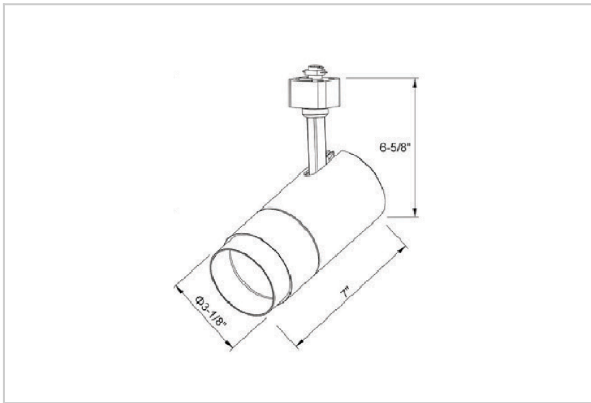

Trang Track Lights

ITEM SKU#: 662187508405

Product Code : IK-RTRANGTL-7W-30/40/50K-WH-90C-60D

Voltage	100 - 277 V AC, 50-60 Hz
Lumen Output	568.1lm
Power	7W
Efficacy	81lm/w
CCT Selectable(K)	3000- 4000- 5000K
CRI	>90
Beam Angle	60°
Light Distribution	Wide flood
LED Type	COB
LED Light Source	Osram SOLERIQ S 19
Start Time	Instant
Driver	Stand Alone (included)
Operating Position	Swiveling Type
Dimming	Triac Dimming
Construction	Track
Mounting Type	Track Light Structure
Heads	Single Head
Body Material	Aluminium Die cast
Finish	White
Length	5-3/8"
Height	5-7/8"
Diameter	2"
Application Area	Indoor Applications

Trang is a technologically advanced LED track light with incorporated electronic gear and chip on board. It also has a high-quality reflector with three different beam spreads. Moreover, the lamp housing of die-cast aluminum for optimal cooling allows the fixture to last longer than its traditional counterparts.

Beam Spread (Options)

Spot	15°	Medium	24°	Flood	38°	Wide Flood	60°
ft	Ø	ft	Ø	ft	Ø	ft	Ø
3.0	0.72	3.0	1.41	3.0	2.03	3.0	3.15
9.0	2.15	9.0	4.22	9.0	6.09	9.0	9.45
15.0	3.58	15.0	7.04	15.0	10.15	15.0	15.75

Technical Data