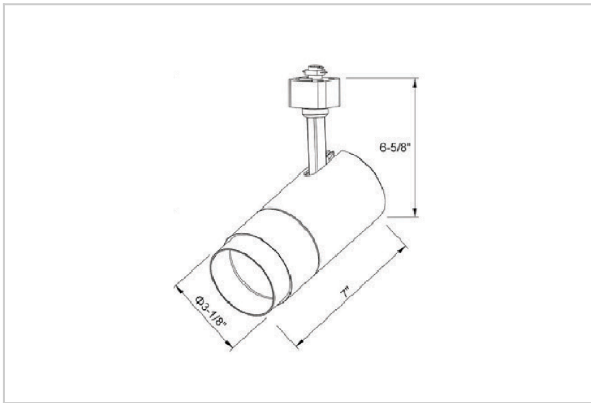

Trang Track Lights

ITEM SKU#: 662187508290

Product Code : IK-RTRANGTL-20W-30/40/50K-BL-90C-24D

Voltage	100 - 277 V AC, 50-60 Hz
Lumen Output	1822.4lm
Power	20W
Efficacy	91lm/w
CCT Selectable(K)	3000- 4000- 5000K
CRI	>90
Beam Angle	24°
Light Distribution	Medium
LED Type	COB
LED Light Source	Osram SOLERIQ S 19
Start Time	Instant
Driver	Stand Alone (included)
Operating Position	Swiveling Type
Dimming	Triac Dimming
Construction	Track
Mounting Type	Track Light Structure
Heads	Single Head
Body Material	Aluminium Die cast
Finish	Black
Length	6-1/4"
Height	6-3/4"
Diameter	2-1/2"
Application Area	Indoor Applications

Trang is a technologically advanced LED track light with incorporated electronic gear and chip on board. It also has a high-quality reflector with three different beam spreads. Moreover, the lamp housing of die-cast aluminum for optimal cooling allows the fixture to last longer than its traditional counterparts.

Beam Spread (Options)

Spot	15°	Medium	24°	Flood	38°	Wide Flood	60°
ft	Ø	ft	Ø	ft	Ø	ft	Ø
3.0	0.72	3.0	1.41	3.0	2.03	3.0	3.15
9.0	2.15	9.0	4.22	9.0	6.09	9.0	9.45
15.0	3.58	15.0	7.04	15.0	10.15	15.0	15.75

Technical Data