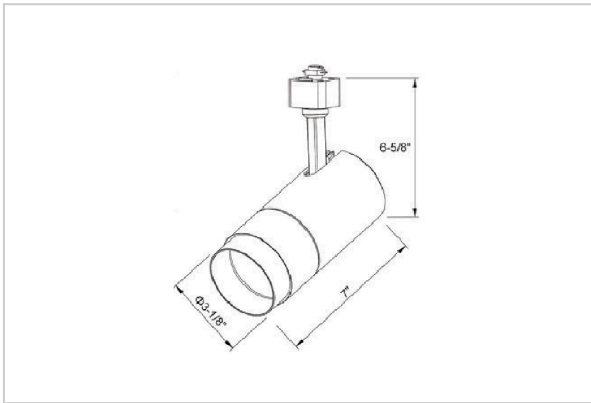

Trang Track Lights

ITEM SKU#: 662187508245

Product Code : IK-RTRANGTL-15W-30/40/50K-BL-90C-15D

| | |
|--------------------|--------------------------|
| Voltage | 100 - 277 V AC, 50-60 Hz |
| Lumen Output | 1362lm |
| Power | 15W |
| Efficacy | 90lm/w |
| CCT Selectable(K) | 3000- 4000- 5000K |
| CRI | >90 |
| Beam Angle | 15° |
| Light Distribution | Spot |
| LED Type | COB |
| LED Light Source | Osram SOLERIQ S 19 |
| Start Time | Instant |
| Driver | Stand Alone (included) |
| Operating Position | Swiveling Type |
| Dimming | Triac Dimming |
| Construction | Track |
| Mounting Type | Track Light Structure |
| Heads | Single Head |
| Body Material | Aluminium Die cast |
| Finish | Black |
| Length | 6-1/8" |
| Height | 6-3/8" |
| Diameter | 2-3/8" |
| Application Area | Indoor Applications |

Trang is a technologically advanced LED track light with incorporated electronic gear and chip on board. It also has a high-quality reflector with three different beam spreads. Moreover, the lamp housing of die-cast aluminum for optimal cooling allows the fixture to last longer than its traditional counterparts.

Beam Spread (Options)

| Spot | 15° | Medium | 24° | Flood | 38° | Wide Flood | 60° |
|------|------|--------|------|-------|-------|------------|-------|
| ft | Ø | ft | Ø | ft | Ø | ft | Ø |
| 3.0 | 0.72 | 3.0 | 1.41 | 3.0 | 2.03 | 3.0 | 3.15 |
| 9.0 | 2.15 | 9.0 | 4.22 | 9.0 | 6.09 | 9.0 | 9.45 |
| 15.0 | 3.58 | 15.0 | 7.04 | 15.0 | 10.15 | 15.0 | 15.75 |