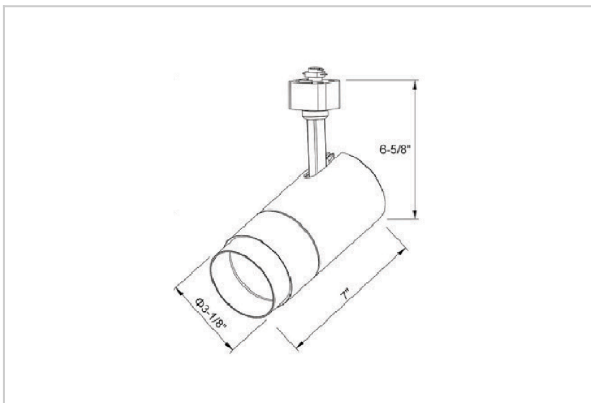

Trang Track Lights

ITEM SKU#: 662187508214

Product Code : IK-RTRANGTL-7W-30/40/50K-BL-90C-24D

Voltage	100 - 277 V AC, 50-60 Hz
Lumen Output	574.5lm
Power	7W
Efficacy	82lm/w
CCT Selectable(K)	3000- 4000- 5000K
CRI	>90
Beam Angle	24°
Light Distribution	Medium
LED Type	COB
LED Light Source	Osram SOLERIQ S 19
Start Time	Instant
Driver	Stand Alone (included)
Operating Position	Swiveling Type
Dimming	Triac Dimming
Construction	Track
Mounting Type	Track Light Structure
Heads	Single Head
Body Material	Aluminium Die cast
Finish	Black
Length	5-3/8"
Height	5-7/8"
Diameter	2"
Application Area	Indoor Applications

Trang is a technologically advanced LED track light with incorporated electronic gear and chip on board. It also has a high-quality reflector with three different beam spreads. Moreover, the lamp housing of die-cast aluminum for optimal cooling allows the fixture to last longer than its traditional counterparts.

Beam Spread (Options)

Spot	15°	Medium	24°	Flood	38°	Wide Flood	60°
ft	Ø	ft	Ø	ft	Ø	ft	Ø
3.0	0.72	3.0	1.41	3.0	2.03	3.0	3.15
9.0	2.15	9.0	4.22	9.0	6.09	9.0	9.45
15.0	3.58	15.0	7.04	15.0	10.15	15.0	15.75

Technical Data