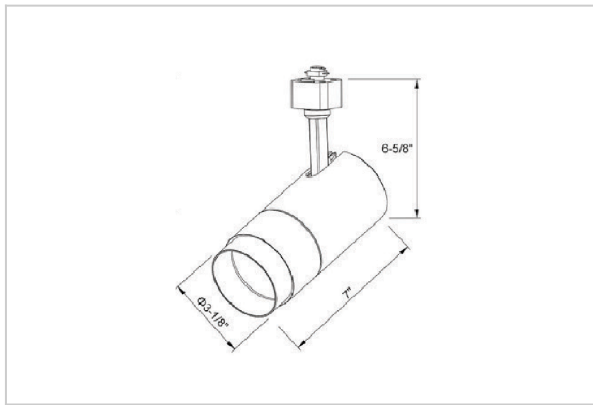

Trang Track Lights

ITEM SKU#: 662187492490

Product Code : IK-RTRANGTL-30W-40K-WH-90C-60D

Voltage	100 - 277 V AC, 50-60 Hz
Lumen Output	3013.46lm
Power	30W
Efficacy	140lm/w
CCT	4000K
CRI	>90
Beam Angle	60°
Light Distribution	Wide flood
LED Type	COB
LED Light Source	Osram SOLERIQ S 19
Start Time	Instant
Driver	Stand Alone (included)
Operating Position	Swiveling Type
Dimming	Triac Dimming
Construction	Track
Mounting Type	Track Light Structure
Heads	Single Head
Body Material	Aluminium Die cast
Finish	White
Length	6-7/8"
Height	7-1/8"
Diameter	3"
Application Area	Indoor Applications

Beam Spread (Options)

Spot 15°		Medium 24°		Flood 38°		Wide Flood 60°	
ft	Ø	ft	Ø	ft	Ø	ft	Ø
3.0	0.72	3.0	1.41	3.0	2.03	3.0	3.15
9.0	2.15	9.0	4.22	9.0	6.09	9.0	9.45
15.0	3.58	15.0	7.04	15.0	10.15	15.0	15.75

Trang is a technologically advanced LED track light with incorporated electronic gear and chip on board. It also has a high-quality reflector with three different beam spreads. Moreover, the lamp housing of die-cast aluminum for optimal cooling allows the fixture to last longer than its traditional counterparts.