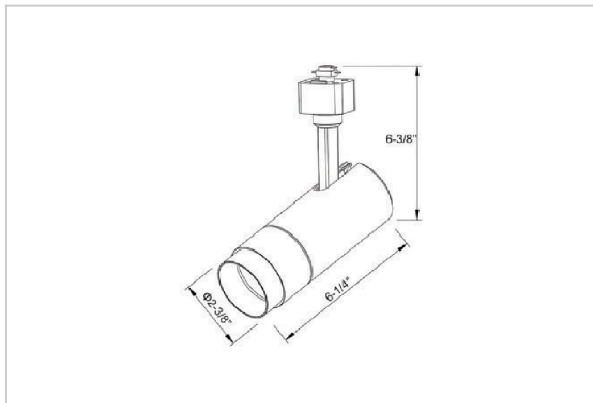

Trang Track Lights

ITEM SKU#: 662187492292

Product Code : IK-RTRANGTL-20W-27K-WH-90C-60D

Voltage	100 - 277 V AC, 50-60 Hz
Lumen Output	1626.85lm
Power	20W
Efficacy	140lm/w
CCT	2700K
CRI	>90
Beam Angle	60°
Light Distribution	Wide flood
LED Type	COB
LED Light Source	Osram SOLERIQ S 19
Start Time	Instant
Driver	Stand Alone (included)
Operating Position	Swiveling Type
Dimming	Triac Dimming
Construction	Track
Mounting Type	Track Light Structure
Heads	Single Head
Body Material	Aluminium Die cast
Finish	White
Length	6-1/4"
Height	6-3/4"
Diameter	2-1/2"
Application Area	Indoor Applications

Beam Spread (Options)

Spot 15°		Medium 24°		Flood 38°		Wide Flood 60°	
ft	Ø	ft	Ø	ft	Ø	ft	Ø
3.0	0.72	3.0	1.41	3.0	2.03	3.0	3.15
9.0	2.15	9.0	4.22	9.0	6.09	9.0	9.45
15.0	3.58	15.0	7.04	15.0	10.15	15.0	15.75

Trang is a technologically advanced LED track light with incorporated electronic gear and chip on board. It also has a high-quality reflector with three different beam spreads. Moreover, the lamp housing of die-cast aluminum for optimal cooling allows the fixture to last longer than its traditional counterparts.