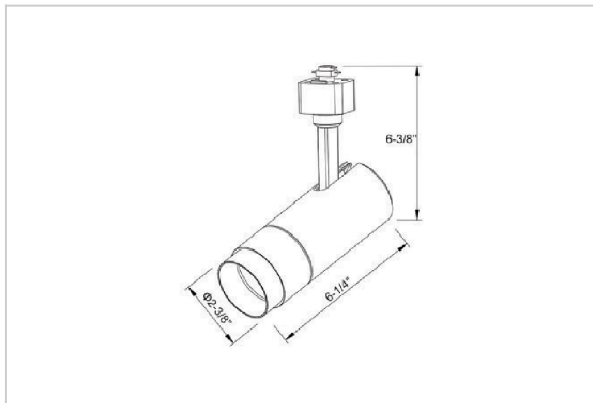

Trang Track Lights

ITEM SKU#: 662187492193

Product Code : IK-RTRANGTL-20W-35K-WH-90C-15D

Voltage	100 - 277 V AC, 50-60 Hz
Lumen Output	1922.65lm
Power	20W
Efficacy	140lm/w
CCT	3500K
CRI	>90
Beam Angle	15°
Light Distribution	Spot
LED Type	COB
LED Light Source	Osram SOLERIQ S 19
Start Time	Instant
Driver	Stand Alone (included)
Operating Position	Swiveling Type
Dimming	Triac Dimming
Construction	Track
Mounting Type	Track Light Structure
Heads	Single Head
Body Material	Aluminium Die cast
Finish	White
Length	6-1/4"
Height	6-3/4"
Diameter	2-1/2"
Application Area	Indoor Applications

Beam Spread (Options)

Spot 15°		Medium 24°		Flood 38°		Wide Flood 60°	
ft	Ø	ft	Ø	ft	Ø	ft	Ø
3.0	0.72	3.0	1.41	3.0	2.03	3.0	3.15
9.0	2.15	9.0	4.22	9.0	6.09	9.0	9.45
15.0	3.58	15.0	7.04	15.0	10.15	15.0	15.75

Trang is a technologically advanced LED track light with incorporated electronic gear and chip on board. It also has a high-quality reflector with three different beam spreads. Moreover, the lamp housing of die-cast aluminum for optimal cooling allows the fixture to last longer than its traditional counterparts.