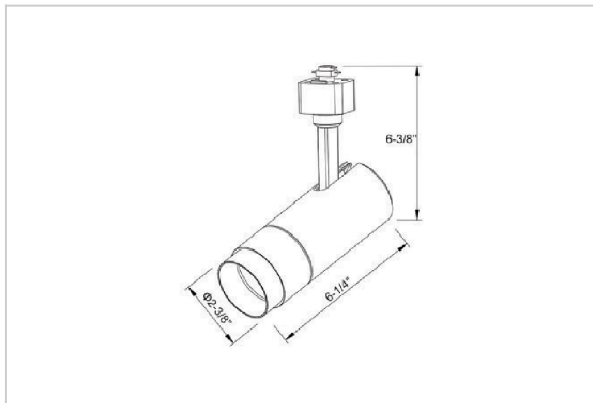

Trang Track Lights

ITEM SKU#: 662187492155

Product Code : IK-RTRANGTL-15W-35K-WH-90C-60D

Voltage	100 - 277 V AC, 50-60 Hz
Lumen Output	1358.8lm
Power	15W
Efficacy	140lm/w
CCT	3500K
CRI	>90
Beam Angle	60°
Light Distribution	Wide flood
LED Type	COB
LED Light Source	Osram SOLERIQ S 19
Start Time	Instant
Driver	Stand Alone (included)
Operating Position	Swiveling Type
Dimming	Triac Dimming
Construction	Track
Mounting Type	Track Light Structure
Heads	Single Head
Body Material	Aluminium Die cast
Finish	White
Length	6-1/8"
Height	6-3/8"
Diameter	2-3/8"
Application Area	Indoor Applications

Beam Spread (Options)

Spot 15°		Medium 24°		Flood 38°		Wide Flood 60°	
ft	Ø	ft	Ø	ft	Ø	ft	Ø
3.0	0.72	3.0	1.41	3.0	2.03	3.0	3.15
9.0	2.15	9.0	4.22	9.0	6.09	9.0	9.45
15.0	3.58	15.0	7.04	15.0	10.15	15.0	15.75

Trang is a technologically advanced LED track light with incorporated electronic gear and chip on board. It also has a high-quality reflector with three different beam spreads. Moreover, the lamp housing of die-cast aluminum for optimal cooling allows the fixture to last longer than its traditional counterparts.