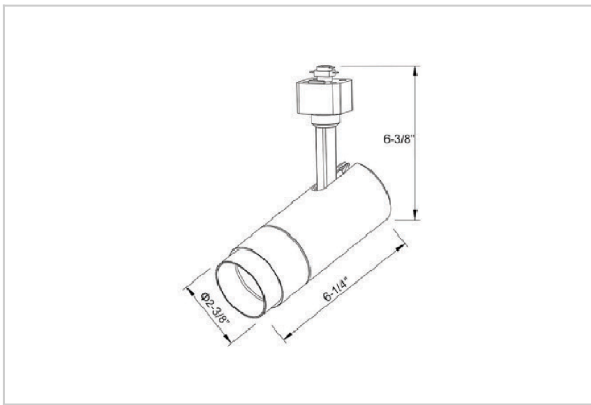

## Product Code : IK-RTRANGTL-15W-30K-WH-90C-24D

Voltage	100 - 277 V AC, 50-60 Hz
Lumen Output	1364.49lm
Power	15W
Efficacy	140lm/w
CCT	3000K
CRI	>90
Beam Angle	24°
Light Distribution	Medium
LED Type	COB
LED Light Source	Osram SOLERIQ S 19
Start Time	Instant
Driver	Stand Alone (included)
Operating Position	Swiveling Type
Dimming	Triac Dimming
Construction	Track
Mounting Type	Track Light Structure
Heads	Single Head
Body Material	Aluminium Die cast
Finish	White
Length	6-1/8"
Height	6-3/8"
Diameter	2-3/8"
Application Area	Indoor Applications

### Beam Spread (Options)

Spot 15°		Medium 24°		Flood 38°		Wide Flood 60°	
ft	Ø	ft	Ø	ft	Ø	ft	Ø
3.0	0.72	3.0	1.41	3.0	2.03	3.0	3.15
9.0	2.15	9.0	4.22	9.0	6.09	9.0	9.45
15.0	3.58	15.0	7.04	15.0	10.15	15.0	15.75

Trang is a technologically advanced LED track light with incorporated electronic gear and chip on board. It also has a high-quality reflector with three different beam spreads. Moreover, the lamp housing of die-cast aluminum for optimal cooling allows the fixture to last longer than its traditional counterparts.