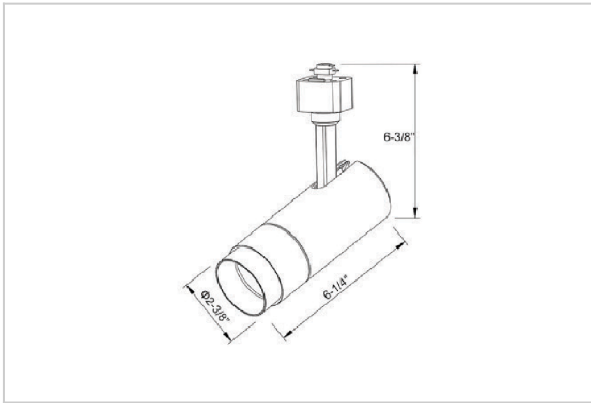

Trang Track Lights

ITEM SKU#: 662187492001

Product Code : IK-RTRANGTL-7W-40K-WH-90C-60D

Voltage	100 - 277 V AC, 50-60 Hz
Lumen Output	626.33lm
Power	7W
Efficacy	140lm/w
CCT	4000K
CRI	>90
Beam Angle	60°
Light Distribution	Wide flood
LED Type	COB
LED Light Source	Osram SOLERIQ S 19
Start Time	Instant
Driver	Stand Alone (included)
Operating Position	Swiveling Type
Dimming	Triac Dimming
Construction	Track
Mounting Type	Track Light Structure
Heads	Single Head
Body Material	Aluminium Die cast
Finish	White
Length	5-3/8"
Height	5-7/8"
Diameter	2"
Application Area	Indoor Applications

Beam Spread (Options)

Spot 15°		Medium 24°		Flood 38°		Wide Flood 60°	
ft	Ø	ft	Ø	ft	Ø	ft	Ø
3.0	0.72	3.0	1.41	3.0	2.03	3.0	3.15
9.0	2.15	9.0	4.22	9.0	6.09	9.0	9.45
15.0	3.58	15.0	7.04	15.0	10.15	15.0	15.75

Trang is a technologically advanced LED track light with incorporated electronic gear and chip on board. It also has a high-quality reflector with three different beam spreads. Moreover, the lamp housing of die-cast aluminum for optimal cooling allows the fixture to last longer than its traditional counterparts.