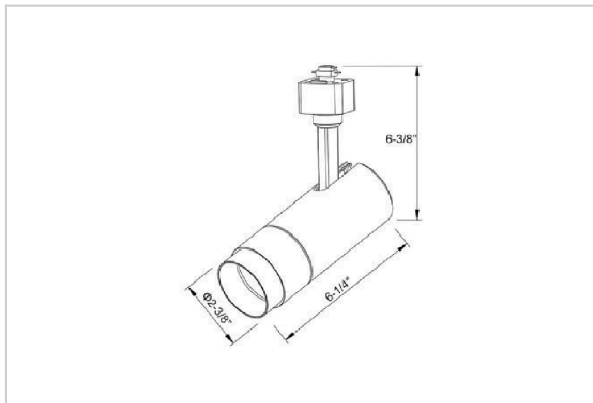

Trang Track Lights

ITEM SKU#: 662187491998

Product Code : IK-RTRANGTL-7W-35K-WH-90C-60D

Voltage	100 - 277 V AC, 50-60 Hz
Lumen Output	596.5lm
Power	7W
Efficacy	140lm/w
CCT	3500K
CRI	>90
Beam Angle	60°
Light Distribution	Wide flood
LED Type	COB
LED Light Source	Osram SOLERIQ S 19
Start Time	Instant
Driver	Stand Alone (included)
Operating Position	Swiveling Type
Dimming	Triac Dimming
Construction	Track
Mounting Type	Track Light Structure
Heads	Single Head
Body Material	Aluminium Die cast
Finish	White
Length	5-3/8"
Height	5-7/8"
Diameter	2"
Application Area	Indoor Applications

Beam Spread (Options)

Spot 15°		Medium 24°		Flood 38°		Wide Flood 60°	
ft	Ø	ft	Ø	ft	Ø	ft	Ø
3.0	0.72	3.0	1.41	3.0	2.03	3.0	3.15
9.0	2.15	9.0	4.22	9.0	6.09	9.0	9.45
15.0	3.58	15.0	7.04	15.0	10.15	15.0	15.75

Trang is a technologically advanced LED track light with incorporated electronic gear and chip on board. It also has a high-quality reflector with three different beam spreads. Moreover, the lamp housing of die-cast aluminum for optimal cooling allows the fixture to last longer than its traditional counterparts.