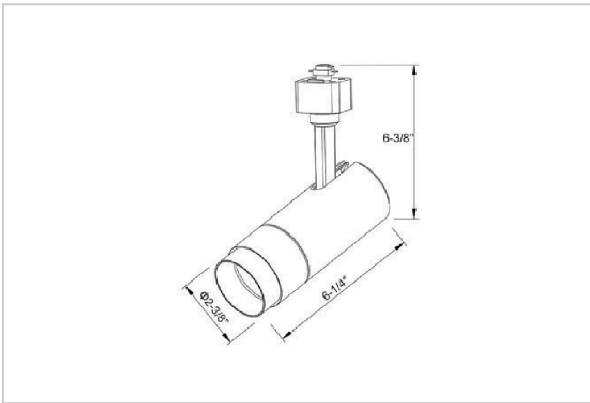

Trang Track Lights

ITEM SKU#: 662187491172

Product Code : IK-RTRANGTL-7W-40K-BL-90C-60D

Voltage	100 - 277 V AC, 50-60 Hz
Lumen Output	626.33lm
Power	7W
Efficacy	140lm/w
CCT	4000K
CRI	>90
Beam Angle	60°
Light Distribution	Wide flood
LED Type	COB
LED Light Source	Osram SOLERIQ S 19
Start Time	Instant
Driver	Stand Alone (included)
Operating Position	Swiveling Type
Dimming	Triac Dimming
Construction	Track
Mounting Type	Track Light Structure
Heads	Single Head
Body Material	Aluminium Die cast
Finish	Black
Length	5-3/8"
Height	5-7/8"
Diameter	2"
Application Area	Indoor Applications

Beam Spread (Options)

Spot 15°		Medium 24°		Flood 38°		Wide Flood 60°	
ft	Ø	ft	Ø	ft	Ø	ft	Ø
3.0	0.72	3.0	1.41	3.0	2.03	3.0	3.15
9.0	2.15	9.0	4.22	9.0	6.09	9.0	9.45
15.0	3.58	15.0	7.04	15.0	10.15	15.0	15.75

Trang is a technologically advanced LED track light with incorporated electronic gear and chip on board. It also has a high-quality reflector with three different beam spreads. Moreover, the lamp housing of die-cast aluminum for optimal cooling allows the fixture to last longer than its traditional counterparts.