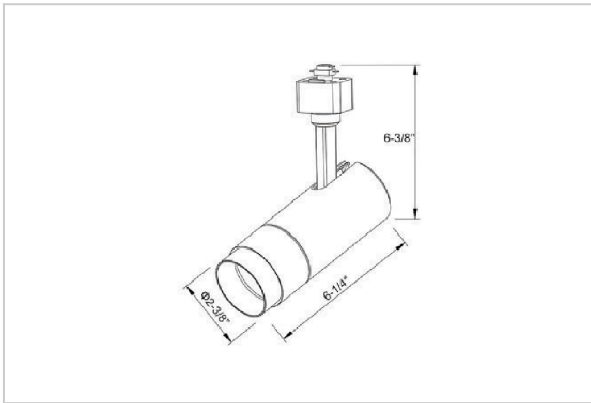

Trang Track Lights

ITEM SKU#: 662187491141

Product Code : IK-RTRANGTL-7W-27K-BL-90C-60D

Voltage	100 - 277 V AC, 50-60 Hz
Lumen Output	541.04lm
Power	7W
Efficacy	140lm/w
CCT	2700K
CRI	>90
Beam Angle	60°
Light Distribution	Wide flood
LED Type	COB
LED Light Source	Osram SOLERIQ S 19
Start Time	Instant
Driver	Stand Alone (included)
Operating Position	Swiveling Type
Dimming	Triac Dimming
Construction	Track
Mounting Type	Track Light Structure
Heads	Single Head
Body Material	Aluminium Die cast
Finish	Black
Length	5-3/8"
Height	5-7/8"
Diameter	2"
Application Area	Indoor Applications

Beam Spread (Options)

Spot 15°		Medium 24°		Flood 38°		Wide Flood 60°	
ft	Ø	ft	Ø	ft	Ø	ft	Ø
3.0	0.72	3.0	1.41	3.0	2.03	3.0	3.15
9.0	2.15	9.0	4.22	9.0	6.09	9.0	9.45
15.0	3.58	15.0	7.04	15.0	10.15	15.0	15.75

Trang is a technologically advanced LED track light with incorporated electronic gear and chip on board. It also has a high-quality reflector with three different beam spreads. Moreover, the lamp housing of die-cast aluminum for optimal cooling allows the fixture to last longer than its traditional counterparts.