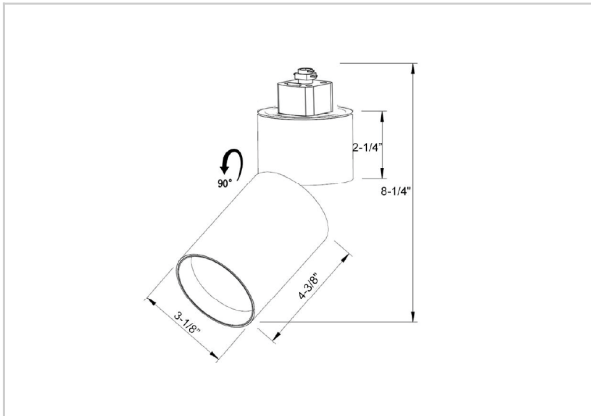

Prime Track Lights

ITEM SKU#: 662187490823

Product Code : IK-RPRIMETL-20W-30K-WH-90C-38D

Voltage	100 - 277 V AC, 50-60 Hz
Lumen Output	1819.1lm
Power	20W
Efficacy	140lm/w
CCT	3000K
CRI	>90
Beam Angle	38°
Light Distribution	Flood
LED Type	COB
LED Light Source	Osram SOLERIQ S 19
Start Time	Instant
Driver	Stand Alone (included)
Operating Position	Swiveling Type
Dimming	Triac Dimming
Construction	Track
Mounting Type	Track Light Structure
Heads	Single Head
Body Material	Aluminium Die cast
Finish	White
Length	4-3/8"
Height	8-1/4"
Diameter	3-1/8"
Application Area	Indoor Applications

Beam Spread (Options)

Spot 11°		Medium 24°		Flood 36°	
ft	Ø	ft	Ø	ft	Ø
3.0	0.72	3.0	1.41	3.0	2.03
9.0	2.15	9.0	4.22	9.0	6.09
15.0	3.58	15.0	7.04	15.0	10.15

Prime is a technologically advanced LED track light with incorporated electronic gear and chip on board. It also has a high-quality reflector with three different beam spreads. Moreover, the lamp housing of die-cast aluminum for optimal cooling allows the fixture to last longer than its traditional counterparts.