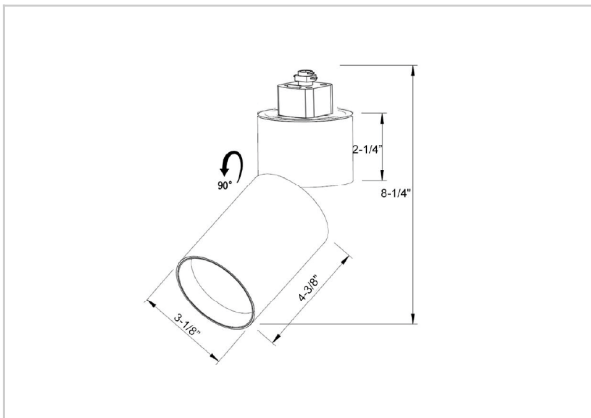

Prime Track Lights

ITEM SKU#: 662187490823

Product Code : IK-RPRIMETL-20W-30K-WH-90C-38D

Voltage	100 - 277 V AC, 50-60 Hz
Lumen Output	1819.1lm
Power	20W
Efficacy	140lm/w
CCT	3000K
CRI	>90
Beam Angle	38°
Light Distribution	Flood
LED Type	COB
LED Light Source	Osram SOLERIQ S 19
Start Time	Instant
Driver	Stand Alone (included)
Operating Position	Swiveling Type
Dimming	Triac Dimming
Construction	Track
Mounting Type	Track Light Structure
Heads	Single Head
Body Material	Aluminium Die cast
Finish	White
Length	4-3/8"
Height	8-1/4"
Diameter	3-1/8"
Application Area	Indoor Applications

Beam Spread (Options)

Spot 11°		Medium 24°		Flood 36°	
ft	Ø	ft	Ø	ft	Ø
3.0	0.72	3.0	1.41	3.0	2.03
9.0	2.15	9.0	4.22	9.0	6.09
15.0	3.58	15.0	7.04	15.0	10.15

Prime is a technologically advanced LED track light with incorporated electronic gear and chip on board. It also has a high-quality reflector with three different beam spreads. Moreover, the lamp housing of die-cast aluminum for optimal cooling allows the fixture to last longer than its traditional counterparts.