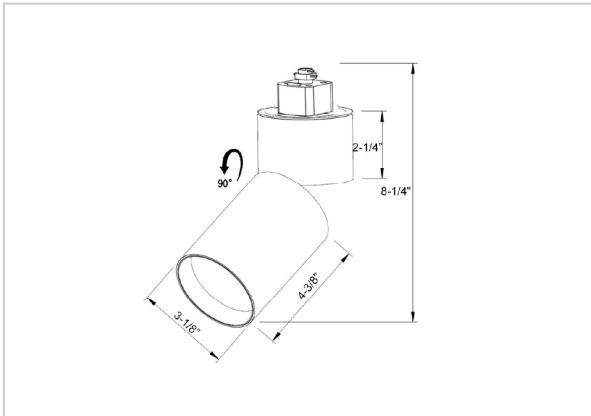

Prime Track Lights

ITEM SKU#: 662187490779

Product Code : IK-RPRIMETL-20W-30K-WH-90C-24D

Voltage	100 - 277 V AC, 50-60 Hz
Lumen Output	1822.4lm
Power	20W
Efficacy	140lm/w
CCT	3000K
CRI	>90
Beam Angle	24°
Light Distribution	Medium
LED Type	COB
LED Light Source	Osram SOLERIQ S 19
Start Time	Instant
Driver	Stand Alone (included)
Operating Position	Swiveling Type
Dimming	Triac Dimming
Construction	Track
Mounting Type	Track Light Structure
Heads	Single Head
Body Material	Aluminium Die cast
Finish	White
Length	4-3/8"
Height	8-1/4"
Diameter	3-1/8"
Application Area	Indoor Applications

Beam Spread (Options)

Spot 11°		Medium 24°		Flood 36°	
ft	Ø	ft	Ø	ft	Ø
3.0	0.72	3.0	1.41	3.0	2.03
9.0	2.15	9.0	4.22	9.0	6.09
15.0	3.58	15.0	7.04	15.0	10.15

Prime is a technologically advanced LED track light with incorporated electronic gear and chip on board. It also has a high-quality reflector with three different beam spreads. Moreover, the lamp housing of die-cast aluminum for optimal cooling allows the fixture to last longer than its traditional counterparts.