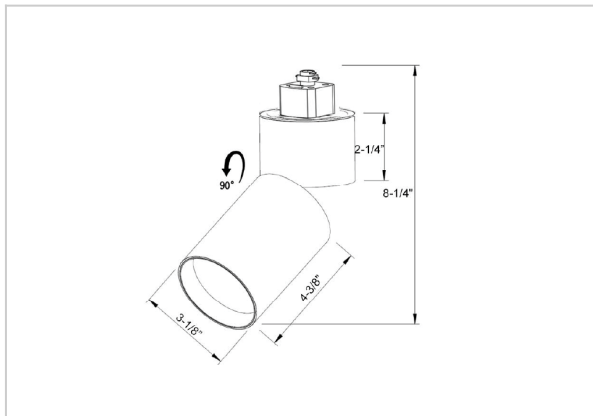

Prime Track Lights

ITEM SKU#: 662187490779

Product Code : IK-RPRIMETL-20W-30K-WH-90C-24D

Voltage	100 - 277 V AC, 50-60 Hz
Lumen Output	1822.4lm
Power	20W
Efficacy	140lm/w
CCT	3000K
CRI	>90
Beam Angle	24°
Light Distribution	Medium
LED Type	COB
LED Light Source	Osram SOLERIQ S 19
Start Time	Instant
Driver	Stand Alone (included)
Operating Position	Swiveling Type
Dimming	Triac Dimming
Construction	Track
Mounting Type	Track Light Structure
Heads	Single Head
Body Material	Aluminium Die cast
Finish	White
Length	4-3/8"
Height	8-1/4"
Diameter	3-1/8"
Application Area	Indoor Applications

Beam Spread (Options)

Spot 11°		Medium 24°		Flood 36°	
ft	Ø	ft	Ø	ft	Ø
3.0	0.72	3.0	1.41	3.0	2.03
9.0	2.15	9.0	4.22	9.0	6.09
15.0	3.58	15.0	7.04	15.0	10.15

Prime is a technologically advanced LED track light with incorporated electronic gear and chip on board. It also has a high-quality reflector with three different beam spreads. Moreover, the lamp housing of die-cast aluminum for optimal cooling allows the fixture to last longer than its traditional counterparts.