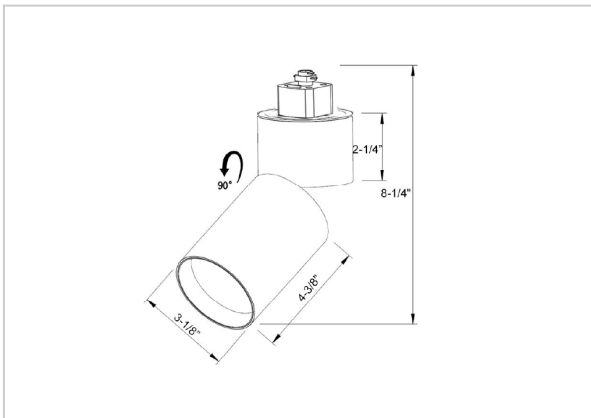

Prime Track Lights

ITEM SKU#: 662187490748

Product Code : IK-RPRIMETL-20W-35K-WH-90C-11D

Voltage	100 - 277 V AC, 50-60 Hz
Lumen Output	1937.67lm
Power	20W
Efficacy	140lm/w
CCT	3500K
CRI	>90
Beam Angle	11°
Light Distribution	Spot
LED Type	COB
LED Light Source	Osram SOLERIQ S 19
Start Time	Instant
Driver	Stand Alone (included)
Operating Position	Swiveling Type
Dimming	Triac Dimming
Construction	Track
Mounting Type	Track Light Structure
Heads	Single Head
Body Material	Aluminium Die cast
Finish	White
Length	4-3/8"
Height	8-1/4"
Diameter	3-1/8"
Application Area	Indoor Applications

Beam Spread (Options)

Spot 11°		Medium 24°		Flood 36°	
ft	Ø	ft	Ø	ft	Ø
3.0	0.72	3.0	1.41	3.0	2.03
9.0	2.15	9.0	4.22	9.0	6.09
15.0	3.58	15.0	7.04	15.0	10.15

Prime is a technologically advanced LED track light with incorporated electronic gear and chip on board. It also has a high-quality reflector with three different beam spreads. Moreover, the lamp housing of die-cast aluminum for optimal cooling allows the fixture to last longer than its traditional counterparts.