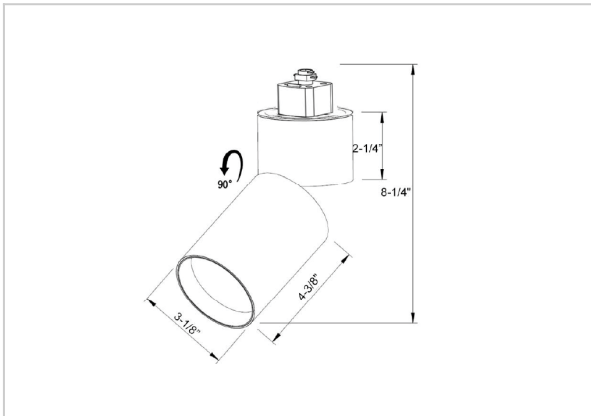

## Product Code : IK-RPRIMETL-20W-35K-BL-90C-24D

Voltage	100 - 277 V AC, 50-60 Hz
Lumen Output	1913.52lm
Power	20W
Efficacy	140lm/w
CCT	3500K
CRI	>90
Beam Angle	24°
Light Distribution	Medium
LED Type	COB
LED Light Source	Osram SOLERIQ S 19
Start Time	Instant
Driver	Stand Alone (included)
Operating Position	Swiveling Type
Dimming	Triac Dimming
Construction	Track
Mounting Type	Track Light Structure
Heads	Single Head
Body Material	Aluminium Die cast
Finish	Black
Length	4-3/8"
Height	8-1/4"
Diameter	3-1/8"
Application Area	Indoor Applications

### Beam Spread (Options)

Spot 11°		Medium 24°		Flood 36°	
ft	Ø	ft	Ø	ft	Ø
3.0	0.72	3.0	1.41	3.0	2.03
9.0	2.15	9.0	4.22	9.0	6.09
15.0	3.58	15.0	7.04	15.0	10.15

Prime is a technologically advanced LED track light with incorporated electronic gear and chip on board. It also has a high-quality reflector with three different beam spreads. Moreover, the lamp housing of die-cast aluminum for optimal cooling allows the fixture to last longer than its traditional counterparts.