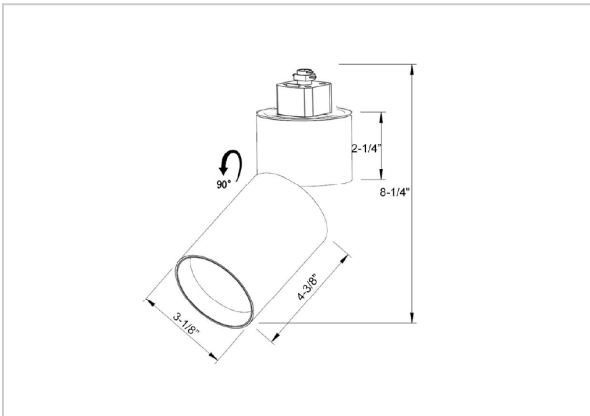

Prime Track Lights

ITEM SKU#: 662187490632

Product Code : IK-RPRIMETL-20W-27K-BL-90C-24D

Voltage	100 - 277 V AC, 50-60 Hz
Lumen Output	1735.61lm
Power	20W
Efficacy	140lm/w
CCT	2700K
CRI	>90
Beam Angle	24°
Light Distribution	Medium
LED Type	COB
LED Light Source	Osram SOLERIQ S 19
Start Time	Instant
Driver	Stand Alone (included)
Operating Position	Swiveling Type
Dimming	Triac Dimming
Construction	Track
Mounting Type	Track Light Structure
Heads	Single Head
Body Material	Aluminium Die cast
Finish	Black
Length	4-3/8"
Height	8-1/4"
Diameter	3-1/8"
Application Area	Indoor Applications

Beam Spread (Options)

Spot 11°		Medium 24°		Flood 36°	
ft	Ø	ft	Ø	ft	Ø
3.0	0.72	3.0	1.41	3.0	2.03
9.0	2.15	9.0	4.22	9.0	6.09
15.0	3.58	15.0	7.04	15.0	10.15

Prime is a technologically advanced LED track light with incorporated electronic gear and chip on board. It also has a high-quality reflector with three different beam spreads. Moreover, the lamp housing of die-cast aluminum for optimal cooling allows the fixture to last longer than its traditional counterparts.