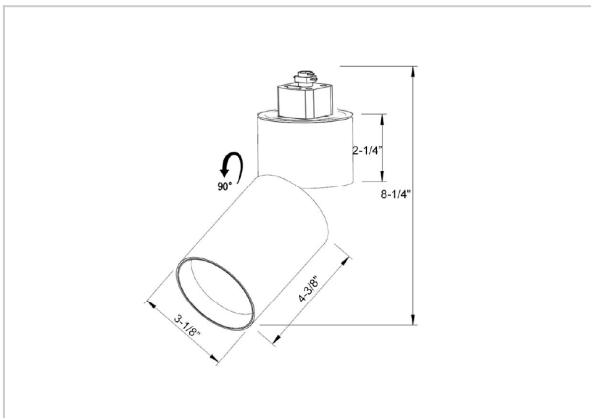

## Product Code : IK-RPRIMETL-20W-30K-BL-90C-11D

Voltage	100 - 277 V AC, 50-60 Hz
Lumen Output	1845.4lm
Power	20W
Efficacy	140lm/w
CCT	3000K
CRI	>90
Beam Angle	11°
Light Distribution	Spot
LED Type	COB
LED Light Source	Osram SOLERIQ S 19
Start Time	Instant
Driver	Stand Alone (included)
Operating Position	Swiveling Type
Dimming	Triac Dimming
Construction	Track
Mounting Type	Track Light Structure
Heads	Single Head
Body Material	Aluminium Die cast
Finish	Black
Length	4-3/8"
Height	8-1/4"
Diameter	3-1/8"
Application Area	Indoor Applications

### Beam Spread (Options)

Spot 11°		Medium 24°		Flood 36°	
ft	Ø	ft	Ø	ft	Ø
3.0	0.72	3.0	1.41	3.0	2.03
9.0	2.15	9.0	4.22	9.0	6.09
15.0	3.58	15.0	7.04	15.0	10.15

Prime is a technologically advanced LED track light with incorporated electronic gear and chip on board. It also has a high-quality reflector with three different beam spreads. Moreover, the lamp housing of die-cast aluminum for optimal cooling allows the fixture to last longer than its traditional counterparts.