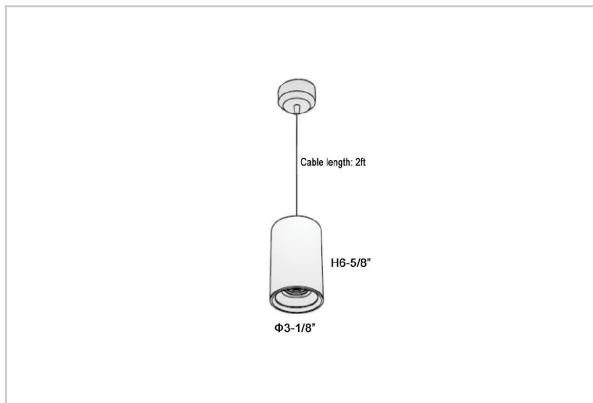

## Product Code : IK-RRemusPL-20W-50K-BL-90C-24D

Voltage	100 - 277 V AC, 50-60 Hz
Lumen Output	2100lm
Power	20W
CCT	5000K
CRI	>90
Beam Angle	24°
Light Distribution	Medium
LED Light Source	Osram SOLERIQ S 19
Start Time	Instant
Driver	Stand Alone (included)
Operating Position	Swiveling Type
Dimming	Triac Dimming
Heads	Single Head
Finish	Black
Height	6-5/8"
Diameter	3-1/8"
Application Area	Guest Room, Restaurant, Meeting Room, Club, Hall, Hotel Entrance

### Beam Spread (Options)

Spot	11°		Medium 24°		Flood 30°	
	ft	Ø	ft	Ø	ft	Ø
3.0	0.72	3.0	1.41	3.0	2.03	
9.0	2.15	9.0	4.22	9.0	6.09	
15.0	3.58	15.0	7.04	15.0	10.15	

Remus is a technologically advanced LED Pendant Light that incorporates electronic gear and a high-quality lens with different beam spread. While commonly used as task light, the unique and state-of-the-art design of this luminaire also enhances the overall aesthetics of your store.