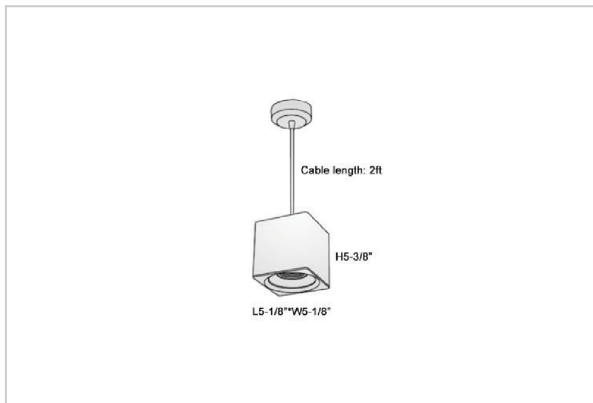

Mica Pendant Lights

ITEM SKU#: 662187507118

Product Code : IK-RMicaPL-30W-40K-WH-90C-45D

Voltage	100 - 277 V AC, 50-60 Hz
Lumen Output	2700lm
Power	30W
CCT	4000K
CRI	>90
Beam Angle	45°
Light Distribution	Flood
LED Light Source	Osram SOLERIQ S 19
Start Time	Instant
Driver	Stand Alone (included)
Operating Position	No Swiveling Type
Dimming	Triac Dimming / 0-10 V Dimming
Heads	Single Head
Finish	White
Length	5-1/8"
Height	5-3/8"
Optics	Reflective Cup Structure
Width (W)	5-1/8"
Application Area	Guest Room, Restaurant, Meeting Room, Club, Hall, Hotel Entrance

Beam Spread (Options)

Spot	15°	Medium	30°	Flood	45°
ft	Ø	ft	Ø	ft	Ø
3.0	0.72	3.0	1.41	3.0	2.03
9.0	2.15	9.0	4.22	9.0	6.09
15.0	3.58	15.0	7.04	15.0	10.15

Mica is a technologically advanced LED Pendant Light that incorporates electronic gear and a high-quality lens with wide beam spread. While commonly used as task light, the unique and state-of-the-art design of this luminaire also enhances the overall aesthetics of your store.