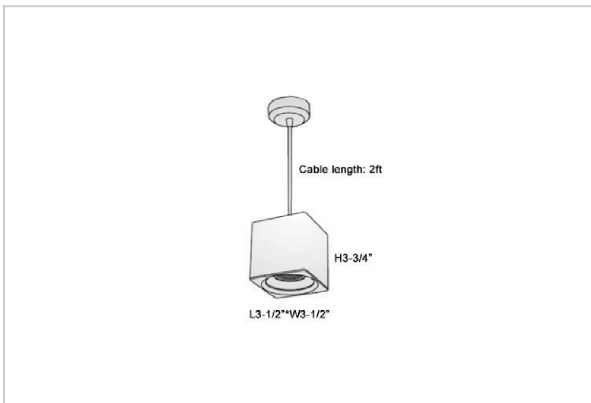

Mica Pendant Lights

ITEM SKU#: 662187507057

Product Code : IK-RMicaPL-20W-40K-WH-90C-45D

Voltage	100 - 277 V AC, 50-60 Hz
Lumen Output	1800lm
Power	20W
CCT	4000K
CRI	>90
Beam Angle	45°
Light Distribution	Flood
LED Light Source	Osram SOLERIQ S 19
Start Time	Instant
Driver	Stand Alone (included)
Operating Position	No Swiveling Type
Dimming	Triac Dimming / 0-10 V Dimming
Heads	Single Head
Finish	White
Length	4-3/8"
Height	4-3/4"
Optics	Reflective Cup Structure
Width (W)	4-3/8"
Application Area	Guest Room, Restaurant, Meeting Room, Club, Hall, Hotel Entrance

Beam Spread (Options)

Spot	15°		Medium		30°		Flood		45°	
	ft	Ø	ft	Ø	ft	Ø	ft	Ø	ft	Ø
3.0	0.72	3.0	1.41	3.0	2.03	3.0	2.03	3.0	2.03	3.0
9.0	2.15	9.0	4.22	9.0	6.09	9.0	6.09	9.0	6.09	9.0
15.0	3.58	15.0	7.04	15.0	10.15	15.0	10.15	15.0	10.15	15.0

Mica is a technologically advanced LED Pendant Light that incorporates electronic gear and a high-quality lens with wide beam spread. While commonly used as task light, the unique and state-of-the-art design of this luminaire also enhances the overall aesthetics of your store.