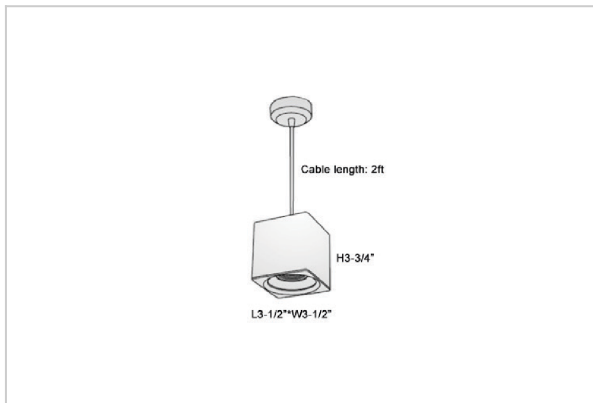

Mica Pendant Lights

ITEM SKU#: 662187507057

Product Code : IK-RMicaPL-20W-40K-WH-90C-45D

Voltage	100 - 277 V AC, 50-60 Hz
Lumen Output	1800lm
Power	20W
CCT	4000K
CRI	>90
Beam Angle	45°
Light Distribution	Flood
LED Light Source	Osram SOLERIQ S 19
Start Time	Instant
Driver	Stand Alone (included)
Operating Position	No Swiveling Type
Dimming	Triac Dimming / 0-10 V Dimming
Heads	Single Head
Finish	White
Length	4-3/8"
Height	4-3/4"
Optics	Reflective Cup Structure
Width (W)	4-3/8"
Application Area	Guest Room, Restaurant, Meeting Room, Club, Hall, Hotel Entrance

Beam Spread (Options)

Spot	15°	Medium	30°	Flood	45°
ft	Ø	ft	Ø	ft	Ø
3.0	0.72	3.0	1.41	3.0	2.03
9.0	2.15	9.0	4.22	9.0	6.09
15.0	3.58	15.0	7.04	15.0	10.15

Mica is a technologically advanced LED Pendant Light that incorporates electronic gear and a high-quality lens with wide beam spread. While commonly used as task light, the unique and state-of-the-art design of this luminaire also enhances the overall aesthetics of your store.