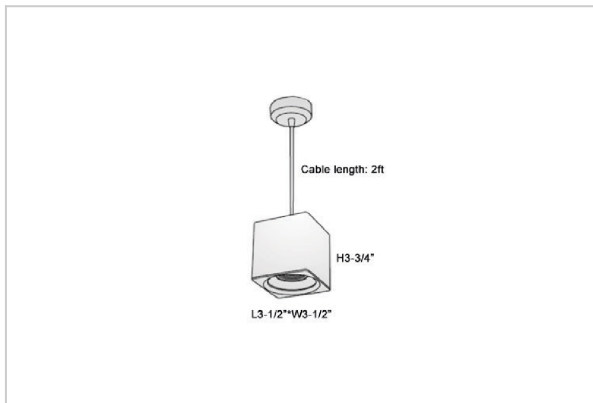

Mica Pendant Lights

ITEM SKU#: 662187507033

Product Code : IK-RMicaPL-20W-27K-WH-90C-45D

Voltage	100 - 277 V AC, 50-60 Hz
Lumen Output	1600lm
Power	20W
CCT	2700K
CRI	>90
Beam Angle	45°
Light Distribution	Flood
LED Light Source	Osram SOLERIQ S 19
Start Time	Instant
Driver	Stand Alone (included)
Operating Position	No Swiveling Type
Dimming	Triac Dimming / 0-10 V Dimming
Heads	Single Head
Finish	White
Length	4-3/8"
Height	4-3/4"
Optics	Reflective Cup Structure
Width (W)	4-3/8"
Application Area	Guest Room, Restaurant, Meeting Room, Club, Hall, Hotel Entrance

Beam Spread (Options)

Spot	15°	Medium	30°	Flood	45°
ft	Ø	ft	Ø	ft	Ø
3.0	0.72	3.0	1.41	3.0	2.03
9.0	2.15	9.0	4.22	9.0	6.09
15.0	3.58	15.0	7.04	15.0	10.15

Mica is a technologically advanced LED Pendant Light that incorporates electronic gear and a high-quality lens with wide beam spread. While commonly used as task light, the unique and state-of-the-art design of this luminaire also enhances the overall aesthetics of your store.