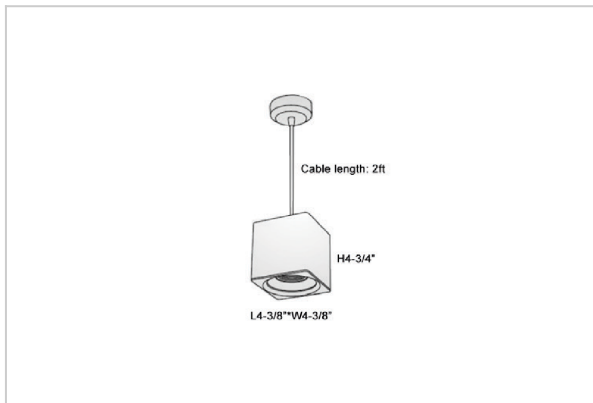

## Product Code : IK-RMicaPL-15W-50K-WH-90C-45D

Voltage	100 - 277 V AC, 50-60 Hz
Lumen Output	1425lm
Power	15W
CCT	5000K
CRI	>90
Beam Angle	45°
Light Distribution	Flood
LED Light Source	Osram SOLERIQ S 19
Start Time	Instant
Driver	Stand Alone (included)
Operating Position	No Swiveling Type
Dimming	Triac Dimming / 0-10 V Dimming
Heads	Single Head
Finish	White
Length	4-3/8"
Height	4-3/4"
Optics	Reflective Cup Structure
Width (W)	4-3/8"
Application Area	Guest Room, Restaurant, Meeting Room, Club, Hall, Hotel Entrance

### Beam Spread (Options)

Spot	15°	Medium	30°	Flood	45°
ft	Ø	ft	Ø	ft	Ø
3.0	0.72	3.0	1.41	3.0	2.03
9.0	2.15	9.0	4.22	9.0	6.09
15.0	3.58	15.0	7.04	15.0	10.15

Mica is a technologically advanced LED Pendant Light that incorporates electronic gear and a high-quality lens with wide beam spread. While commonly used as task light, the unique and state-of-the-art design of this luminaire also enhances the overall aesthetics of your store.