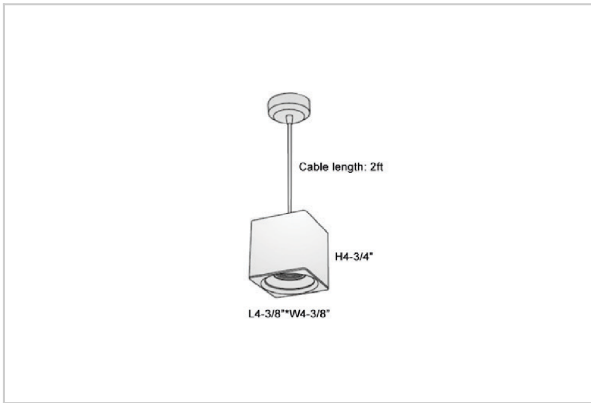

Mica Pendant Lights

ITEM SKU#: 662187506999

Product Code : IK-RMicaPL-15W-27K-WH-90C-45D

| | |
|--------------------|--|
| Voltage | 100 - 277 V AC, 50-60 Hz |
| Lumen Output | 1200lm |
| Power | 15W |
| CCT | 2700K |
| CRI | >90 |
| Beam Angle | 45° |
| Light Distribution | Flood |
| LED Light Source | Osram SOLERIQ S 19 |
| Start Time | Instant |
| Driver | Stand Alone (included) |
| Operating Position | No Swiveling Type |
| Dimming | Triac Dimming / 0-10 V Dimming |
| Heads | Single Head |
| Finish | White |
| Length | 4-3/8" |
| Height | 4-3/4" |
| Optics | Reflective Cup Structure |
| Width (W) | 4-3/8" |
| Application Area | Guest Room, Restaurant, Meeting Room, Club, Hall, Hotel Entrance |

Beam Spread (Options)

| Spot | 15° | Medium | 30° | Flood | 45° |
|------|------|--------|------|-------|-------|
| ft | Ø | ft | Ø | ft | Ø |
| 3.0 | 0.72 | 3.0 | 1.41 | 3.0 | 2.03 |
| 9.0 | 2.15 | 9.0 | 4.22 | 9.0 | 6.09 |
| 15.0 | 3.58 | 15.0 | 7.04 | 15.0 | 10.15 |

Mica is a technologically advanced LED Pendant Light that incorporates electronic gear and a high-quality lens with wide beam spread. While commonly used as task light, the unique and state-of-the-art design of this luminaire also enhances the overall aesthetics of your store.