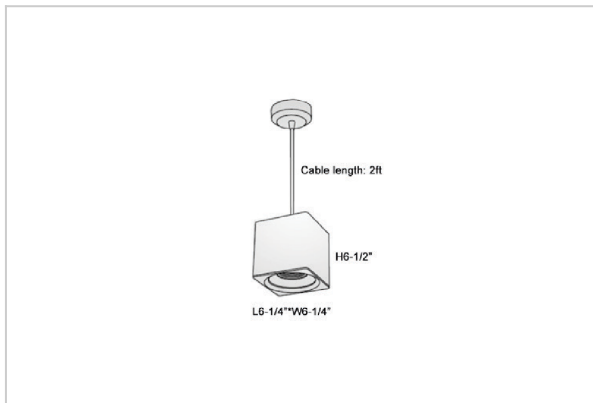

Mica Pendant Lights

ITEM SKU#: 662187506944

Product Code : IK-RMicaPL-40W-50K-WH-90C-30D

Voltage	100 - 277 V AC, 50-60 Hz
Lumen Output	3800lm
Power	40W
CCT	5000K
CRI	>90
Beam Angle	30°
Light Distribution	Medium
LED Light Source	Osram SOLERIQ S 19
Start Time	Instant
Driver	Stand Alone (included)
Operating Position	No Swiveling Type
Dimming	Triac Dimming / 0-10 V Dimming
Heads	Single Head
Finish	White
Length	6-1/4"
Height	6-1/2"
Optics	Reflective Cup Structure
Width (W)	6-1/4"
Application Area	Guest Room, Restaurant, Meeting Room, Club, Hall, Hotel Entrance

Beam Spread (Options)

Spot	15°	Medium	30°	Flood	45°
ft	Ø	ft	Ø	ft	Ø
3.0	0.72	3.0	1.41	3.0	2.03
9.0	2.15	9.0	4.22	9.0	6.09
15.0	3.58	15.0	7.04	15.0	10.15

Mica is a technologically advanced LED Pendant Light that incorporates electronic gear and a high-quality lens with wide beam spread. While commonly used as task light, the unique and state-of-the-art design of this luminaire also enhances the overall aesthetics of your store.