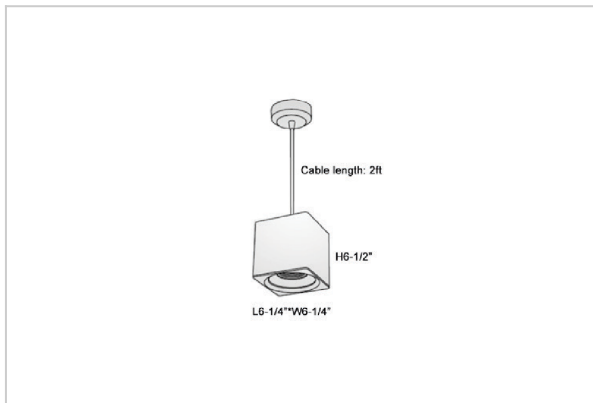

## Product Code : IK-RMicaPL-40W-50K-WH-90C-30D

Voltage	100 - 277 V AC, 50-60 Hz
Lumen Output	3800lm
Power	40W
CCT	5000K
CRI	>90
Beam Angle	30°
Light Distribution	Medium
LED Light Source	Osram SOLERIQ S 19
Start Time	Instant
Driver	Stand Alone (included)
Operating Position	No Swiveling Type
Dimming	Triac Dimming / 0-10 V Dimming
Heads	Single Head
Finish	White
Length	6-1/4"
Height	6-1/2"
Optics	Reflective Cup Structure
Width (W)	6-1/4"
Application Area	Guest Room, Restaurant, Meeting Room, Club, Hall, Hotel Entrance

### Beam Spread (Options)

Spot	15°	Medium	30°	Flood	45°
ft	Ø	ft	Ø	ft	Ø
3.0	0.72	3.0	1.41	3.0	2.03
9.0	2.15	9.0	4.22	9.0	6.09
15.0	3.58	15.0	7.04	15.0	10.15

Mica is a technologically advanced LED Pendant Light that incorporates electronic gear and a high-quality lens with wide beam spread. While commonly used as task light, the unique and state-of-the-art design of this luminaire also enhances the overall aesthetics of your store.