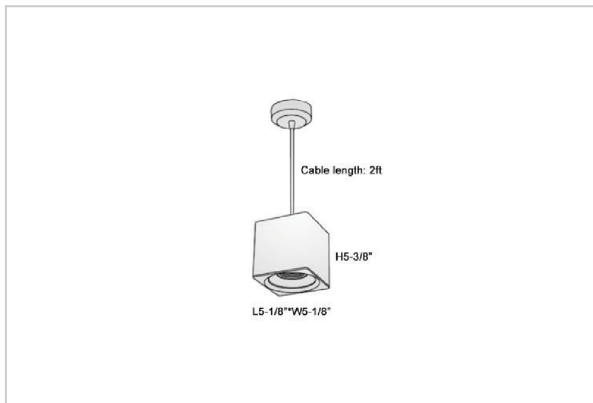

## Product Code : IK-RMicaPL-30W-40K-WH-90C-30D

Voltage	100 - 277 V AC, 50-60 Hz
Lumen Output	2700lm
Power	30W
CCT	4000K
CRI	>90
Beam Angle	30°
Light Distribution	Medium
LED Light Source	Osram SOLERIQ S 19
Start Time	Instant
Driver	Stand Alone (included)
Operating Position	No Swiveling Type
Dimming	Triac Dimming / 0-10 V Dimming
Heads	Single Head
Finish	White
Length	5-1/8"
Height	5-3/8"
Optics	Reflective Cup Structure
Width (W)	5-1/8"
Application Area	Guest Room, Restaurant, Meeting Room, Club, Hall, Hotel Entrance

### Beam Spread (Options)

Spot	15°	Medium	30°	Flood	45°
ft	Ø	ft	Ø	ft	Ø
3.0	0.72	3.0	1.41	3.0	2.03
9.0	2.15	9.0	4.22	9.0	6.09
15.0	3.58	15.0	7.04	15.0	10.15

Mica is a technologically advanced LED Pendant Light that incorporates electronic gear and a high-quality lens with wide beam spread. While commonly used as task light, the unique and state-of-the-art design of this luminaire also enhances the overall aesthetics of your store.