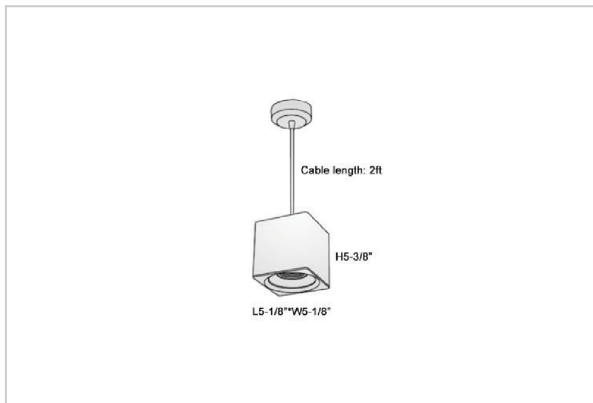

Mica Pendant Lights

ITEM SKU#: 662187506890

Product Code : IK-RMicaPL-30W-40K-WH-90C-30D

Voltage	100 - 277 V AC, 50-60 Hz
Lumen Output	2700lm
Power	30W
CCT	4000K
CRI	>90
Beam Angle	30°
Light Distribution	Medium
LED Light Source	Osram SOLERIQ S 19
Start Time	Instant
Driver	Stand Alone (included)
Operating Position	No Swiveling Type
Dimming	Triac Dimming / 0-10 V Dimming
Heads	Single Head
Finish	White
Length	5-1/8"
Height	5-3/8"
Optics	Reflective Cup Structure
Width (W)	5-1/8"
Application Area	Guest Room, Restaurant, Meeting Room, Club, Hall, Hotel Entrance

Beam Spread (Options)

Spot	15°	Medium	30°	Flood	45°
ft	Ø	ft	Ø	ft	Ø
3.0	0.72	3.0	1.41	3.0	2.03
9.0	2.15	9.0	4.22	9.0	6.09
15.0	3.58	15.0	7.04	15.0	10.15

Mica is a technologically advanced LED Pendant Light that incorporates electronic gear and a high-quality lens with wide beam spread. While commonly used as task light, the unique and state-of-the-art design of this luminaire also enhances the overall aesthetics of your store.