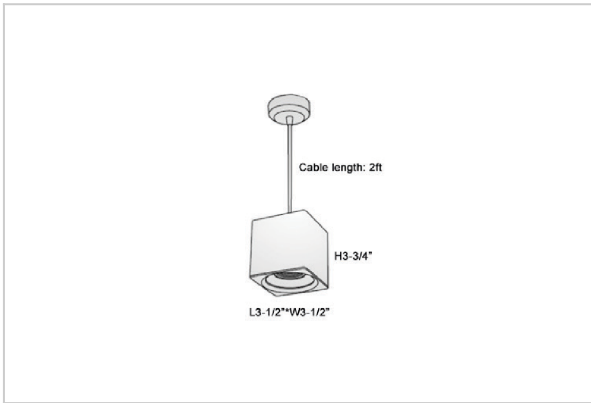

## Product Code : IK-RMicaPL-20W-50K-WH-90C-30D

Voltage	100 - 277 V AC, 50-60 Hz
Lumen Output	1900lm
Power	20W
CCT	5000K
CRI	>90
Beam Angle	30°
Light Distribution	Medium
LED Light Source	Osram SOLERIQ S 19
Start Time	Instant
Driver	Stand Alone (included)
Operating Position	No Swiveling Type
Dimming	Triac Dimming / 0-10 V Dimming
Heads	Single Head
Finish	White
Length	4-3/8"
Height	4-3/4"
Optics	Reflective Cup Structure
Width (W)	4-3/8"
Application Area	Guest Room, Restaurant, Meeting Room, Club, Hall, Hotel Entrance

### Beam Spread (Options)

Spot	15°		Medium 30°		Flood 45°	
	ft	Ø	ft	Ø	ft	Ø
3.0	0.72	3.0	1.41	3.0	2.03	
9.0	2.15	9.0	4.22	9.0	6.09	
15.0	3.58	15.0	7.04	15.0	10.15	

Mica is a technologically advanced LED Pendant Light that incorporates electronic gear and a high-quality lens with wide beam spread. While commonly used as task light, the unique and state-of-the-art design of this luminaire also enhances the overall aesthetics of your store.