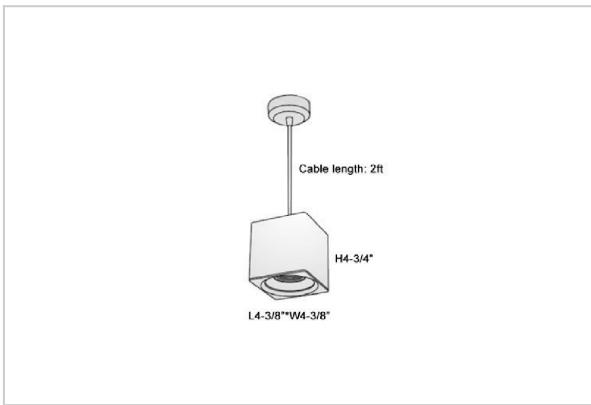

Mica Pendant Lights

ITEM SKU#: 662187506814

Product Code : IK-RMicaPL-15W-40K-WH-90C-30D

Voltage	100 - 277 V AC, 50-60 Hz
Lumen Output	1350lm
Power	15W
CCT	4000K
CRI	>90
Beam Angle	30°
Light Distribution	Medium
LED Light Source	Osram SOLERIQ S 19
Start Time	Instant
Driver	Stand Alone (included)
Operating Position	No Swiveling Type
Dimming	Triac Dimming / 0-10 V Dimming
Heads	Single Head
Finish	White
Length	4-3/8"
Height	4-3/4"
Optics	Reflective Cup Structure
Width (W)	4-3/8"
Application Area	Guest Room, Restaurant, Meeting Room, Club, Hall, Hotel Entrance

Beam Spread (Options)

Spot	15°	Medium	30°	Flood	45°
ft	Ø	ft	Ø	ft	Ø
3.0	0.72	3.0	1.41	3.0	2.03
9.0	2.15	9.0	4.22	9.0	6.09
15.0	3.58	15.0	7.04	15.0	10.15

Mica is a technologically advanced LED Pendant Light that incorporates electronic gear and a high-quality lens with wide beam spread. While commonly used as task light, the unique and state-of-the-art design of this luminaire also enhances the overall aesthetics of your store.