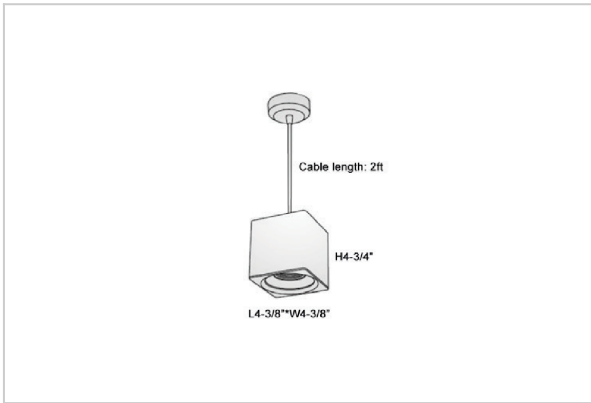

Mica Pendant Lights

ITEM SKU#: 662187506791

Product Code : IK-RMicaPL-15W-27K-WH-90C-30D

Voltage	100 - 277 V AC, 50-60 Hz
Lumen Output	1200lm
Power	15W
CCT	2700K
CRI	>90
Beam Angle	30°
Light Distribution	Medium
LED Light Source	Osram SOLERIQ S 19
Start Time	Instant
Driver	Stand Alone (included)
Operating Position	No Swiveling Type
Dimming	Triac Dimming / 0-10 V Dimming
Heads	Single Head
Finish	White
Length	4-3/8"
Height	4-3/4"
Optics	Reflective Cup Structure
Width (W)	4-3/8"
Application Area	Guest Room, Restaurant, Meeting Room, Club, Hall, Hotel Entrance

Beam Spread (Options)

Spot	15°	Medium	30°	Flood	45°
ft	Ø	ft	Ø	ft	Ø
3.0	0.72	3.0	1.41	3.0	2.03
9.0	2.15	9.0	4.22	9.0	6.09
15.0	3.58	15.0	7.04	15.0	10.15

Mica is a technologically advanced LED Pendant Light that incorporates electronic gear and a high-quality lens with wide beam spread. While commonly used as task light, the unique and state-of-the-art design of this luminaire also enhances the overall aesthetics of your store.