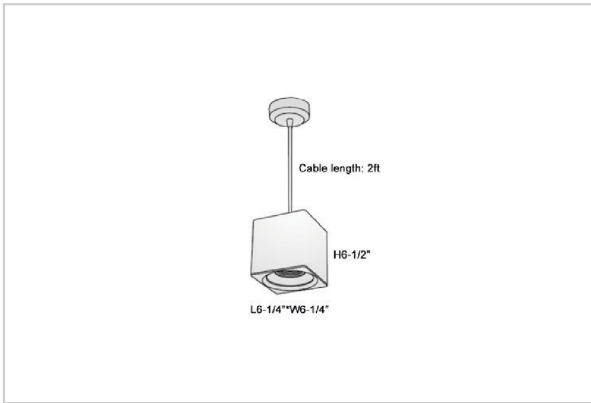

Mica Pendant Lights

ITEM SKU#: 662187506739

Product Code : IK-RMicaPL-40W-50K-WH-90C-15D

Voltage	100 - 277 V AC, 50-60 Hz
Lumen Output	3800lm
Power	40W
CCT	5000K
CRI	>90
Beam Angle	15°
Light Distribution	Spot
LED Light Source	Osram SOLERIQ S 19
Start Time	Instant
Driver	Stand Alone (included)
Operating Position	No Swiveling Type
Dimming	Triac Dimming / 0-10 V Dimming
Heads	Single Head
Finish	White
Length	6-1/4"
Height	6-1/2"
Optics	Reflective Cup Structure
Width (W)	6-1/4"
Application Area	Guest Room, Restaurant, Meeting Room, Club, Hall, Hotel Entrance

Beam Spread (Options)

Spot	15°	Medium	30°	Flood	45°
ft	Ø	ft	Ø	ft	Ø
3.0	0.72	3.0	1.41	3.0	2.03
9.0	2.15	9.0	4.22	9.0	6.09
15.0	3.58	15.0	7.04	15.0	10.15

Mica is a technologically advanced LED Pendant Light that incorporates electronic gear and a high-quality lens with wide beam spread. While commonly used as task light, the unique and state-of-the-art design of this luminaire also enhances the overall aesthetics of your store.