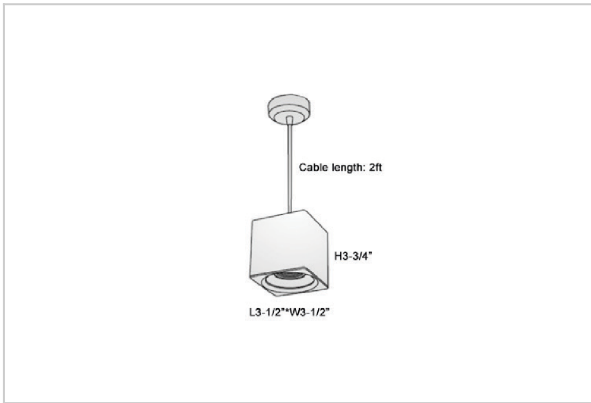

Mica Pendant Lights

ITEM SKU#: 662187506623

Product Code : IK-RMicaPL-20W-40K-WH-90C-15D

Voltage	100 - 277 V AC, 50-60 Hz
Lumen Output	1800lm
Power	20W
CCT	4000K
CRI	>90
Beam Angle	15°
Light Distribution	Spot
LED Light Source	Osram SOLERIQ S 19
Start Time	Instant
Driver	Stand Alone (included)
Operating Position	No Swiveling Type
Dimming	Triac Dimming / 0-10 V Dimming
Heads	Single Head
Finish	White
Length	4-3/8"
Height	4-3/4"
Optics	Reflective Cup Structure
Width (W)	4-3/8"
Application Area	Guest Room, Restaurant, Meeting Room, Club, Hall, Hotel Entrance

Beam Spread (Options)

Spot	15°	Medium	30°	Flood	45°
ft	Ø	ft	Ø	ft	Ø
3.0	0.72	3.0	1.41	3.0	2.03
9.0	2.15	9.0	4.22	9.0	6.09
15.0	3.58	15.0	7.04	15.0	10.15

Mica is a technologically advanced LED Pendant Light that incorporates electronic gear and a high-quality lens with wide beam spread. While commonly used as task light, the unique and state-of-the-art design of this luminaire also enhances the overall aesthetics of your store.