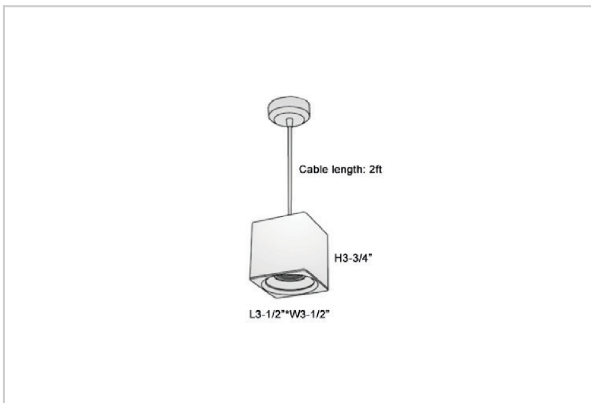

Mica Pendant Lights

ITEM SKU#: 662187506616

Product Code : IK-RMicaPL-20W-30K-WH-90C-15D

Voltage	100 - 277 V AC, 50-60 Hz
Lumen Output	1700lm
Power	20W
CCT	3000K
CRI	>90
Beam Angle	15°
Light Distribution	Spot
LED Light Source	Osram SOLERIQ S 19
Start Time	Instant
Driver	Stand Alone (included)
Operating Position	No Swiveling Type
Dimming	Triac Dimming / 0-10 V Dimming
Heads	Single Head
Finish	White
Length	4-3/8"
Height	4-3/4"
Optics	Reflective Cup Structure
Width (W)	4-3/8"
Application Area	Guest Room, Restaurant, Meeting Room, Club, Hall, Hotel Entrance

Beam Spread (Options)

Spot	15°	Medium	30°	Flood	45°
ft	Ø	ft	Ø	ft	Ø
3.0	0.72	3.0	1.41	3.0	2.03
9.0	2.15	9.0	4.22	9.0	6.09
15.0	3.58	15.0	7.04	15.0	10.15

Mica is a technologically advanced LED Pendant Light that incorporates electronic gear and a high-quality lens with wide beam spread. While commonly used as task light, the unique and state-of-the-art design of this luminaire also enhances the overall aesthetics of your store.