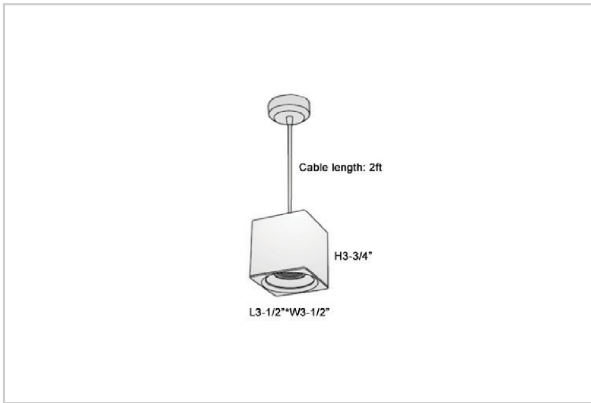

Mica Pendant Lights

ITEM SKU#: 662187506548

Product Code : IK-RMicaPL-8W-40K-WH-90C-15D

Voltage	100 - 277 V AC, 50-60 Hz
Lumen Output	720lm
Power	8W
CCT	4000K
CRI	>90
Beam Angle	15°
Light Distribution	Spot
LED Light Source	Osram SOLERIQ S 19
Start Time	Instant
Driver	Stand Alone (included)
Operating Position	No Swiveling Type
Dimming	Triac Dimming / 0-10 V Dimming
Heads	Single Head
Finish	White
Length	3-1/2"
Height	3-3/4"
Optics	Reflective Cup Structure
Width (W)	3-1/2"
Application Area	Guest Room, Restaurant, Meeting Room, Club, Hall, Hotel Entrance

Beam Spread (Options)

Spot	15°	Medium	30°	Flood	45°
ft	Ø	ft	Ø	ft	Ø
3.0	0.72	3.0	1.41	3.0	2.03
9.0	2.15	9.0	4.22	9.0	6.09
15.0	3.58	15.0	7.04	15.0	10.15

Mica is a technologically advanced LED Pendant Light that incorporates electronic gear and a high-quality lens with wide beam spread. While commonly used as task light, the unique and state-of-the-art design of this luminaire also enhances the overall aesthetics of your store.