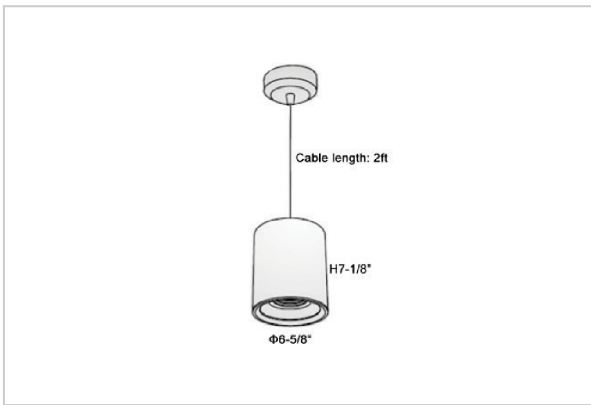

## Product Code : IK-RFlaxoPL-55W-27K-WH-90C-40D

Voltage	100 - 277 V AC, 50-60 Hz
Lumen Output	4400lm
Power	55W
CCT	2700K
CRI	>90
Beam Angle	40°
Light Distribution	Flood
LED Light Source	Osram SOLERIQ S 19
Start Time	Instant
Driver	Stand Alone (included)
Operating Position	No Swiveling Type
Dimming	Triac Dimming / 0-10 V Dimming
Heads	Single Head
Finish	White
Height	7-1/8"
Diameter	6-5/8"
Optics	Reflective Cup Structure
IP Rating	IP65
Application Area	Guest Room, Restaurant, Meeting Room, Club, Hall, Hotel Entrance

### Beam Spread (Options)

Medium 20°		Flood 40°	
ft	Ø	ft	Ø
3.0	1.41	3.0	2.03
9.0	4.22	9.0	6.09
15.0	7.04	15.0	10.15

Flaxo is a technologically advanced LED Pendant Light that incorporates electronic gear and a high-quality lens with wide beam spread. While commonly used as task light, the unique and state-of-the-art design of this luminaire also enhances the overall aesthetics of your store.