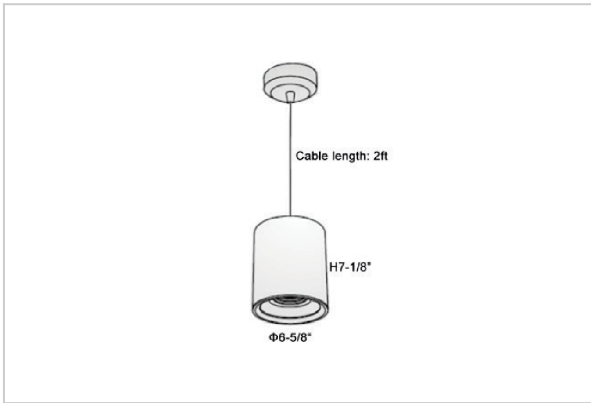

Flaxo Pendant Lights

ITEM SKU#: 662187506470

Product Code : IK-RFlaxoPL-55W-27K-WH-90C-40D

Voltage	100 - 277 V AC, 50-60 Hz
Lumen Output	4400lm
Power	55W
CCT	2700K
CRI	>90
Beam Angle	40°
Light Distribution	Flood
LED Light Source	Osram SOLERIQ S 19
Start Time	Instant
Driver	Stand Alone (included)
Operating Position	No Swiveling Type
Dimming	Triac Dimming / 0-10 V Dimming
Heads	Single Head
Finish	White
Height	7-1/8"
Diameter	6-5/8"
Optics	Reflective Cup Structure
IP Rating	IP65
Application Area	Guest Room, Restaurant, Meeting Room, Club, Hall, Hotel Entrance

Beam Spread (Options)

Medium 20°		Flood 40°	
ft	Ø	ft	Ø
3.0	1.41	3.0	2.03
9.0	4.22	9.0	6.09
15.0	7.04	15.0	10.15

Flaxo is a technologically advanced LED Pendant Light that incorporates electronic gear and a high-quality lens with wide beam spread. While commonly used as task light, the unique and state-of-the-art design of this luminaire also enhances the overall aesthetics of your store.