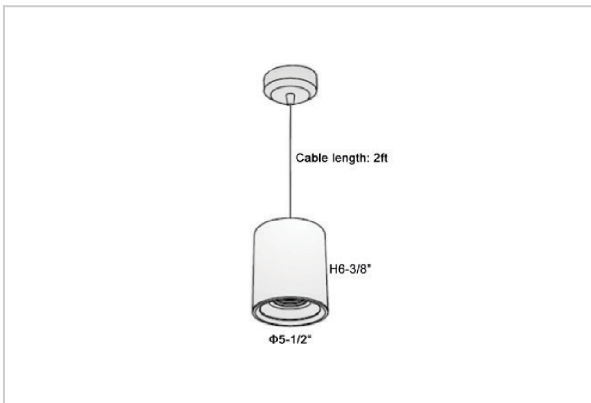

Flaxo Pendant Lights

ITEM SKU#: 662187506463

Product Code : IK-RFlaxoPL-50W-50K-WH-90C-40D

Voltage	100 - 277 V AC, 50-60 Hz
Lumen Output	4750lm
Power	50W
CCT	5000K
CRI	>90
Beam Angle	40°
Light Distribution	Flood
LED Light Source	Osram SOLERIQ S 19
Start Time	Instant
Driver	Stand Alone (included)
Operating Position	No Swiveling Type
Dimming	Triac Dimming / 0-10 V Dimming
Heads	Single Head
Finish	White
Height	6-3/8"
Diameter	5-1/2"
Optics	Reflective Cup Structure
IP Rating	IP65
Application Area	Guest Room, Restaurant, Meeting Room, Club, Hall, Hotel Entrance

Beam Spread (Options)

Medium 20°		Flood 40°	
ft	Ø	ft	Ø
3.0	1.41	3.0	2.03
9.0	4.22	9.0	6.09
15.0	7.04	15.0	10.15

Flaxo is a technologically advanced LED Pendant Light that incorporates electronic gear and a high-quality lens with wide beam spread. While commonly used as task light, the unique and state-of-the-art design of this luminaire also enhances the overall aesthetics of your store.