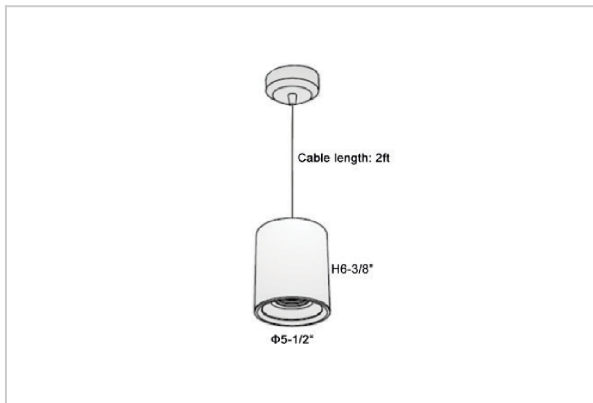

## Product Code : IK-RFlaxoPL-50W-50K-WH-90C-40D

Voltage	100 - 277 V AC, 50-60 Hz
Lumen Output	4750lm
Power	50W
CCT	5000K
CRI	>90
Beam Angle	40°
Light Distribution	Flood
LED Light Source	Osram SOLERIQ S 19
Start Time	Instant
Driver	Stand Alone (included)
Operating Position	No Swiveling Type
Dimming	Triac Dimming / 0-10 V Dimming
Heads	Single Head
Finish	White
Height	6-3/8"
Diameter	5-1/2"
Optics	Reflective Cup Structure
IP Rating	IP65
Application Area	Guest Room, Restaurant, Meeting Room, Club, Hall, Hotel Entrance

### Beam Spread (Options)

Medium 20°		Flood 40°	
ft	Ø	ft	Ø
3.0	1.41	3.0	2.03
9.0	4.22	9.0	6.09
15.0	7.04	15.0	10.15

Flaxo is a technologically advanced LED Pendant Light that incorporates electronic gear and a high-quality lens with wide beam spread. While commonly used as task light, the unique and state-of-the-art design of this luminaire also enhances the overall aesthetics of your store.