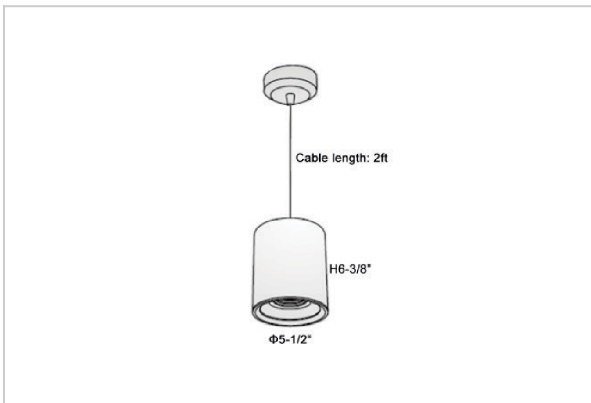

## Product Code : IK-RFlaxoPL-50W-30K-WH-90C-40D

Voltage	100 - 277 V AC, 50-60 Hz
Lumen Output	4250lm
Power	50W
CCT	3000K
CRI	>90
Beam Angle	40°
Light Distribution	Flood
LED Light Source	Osram SOLERIQ S 19
Start Time	Instant
Driver	Stand Alone (included)
Operating Position	No Swiveling Type
Dimming	Triac Dimming / 0-10 V Dimming
Heads	Single Head
Finish	White
Height	6-3/8"
Diameter	5-1/2"
Optics	Reflective Cup Structure
IP Rating	IP65
Application Area	Guest Room, Restaurant, Meeting Room, Club, Hall, Hotel Entrance

### Beam Spread (Options)

Medium 20°		Flood 40°	
ft	Ø	ft	Ø
3.0	1.41	3.0	2.03
9.0	4.22	9.0	6.09
15.0	7.04	15.0	10.15

Flaxo is a technologically advanced LED Pendant Light that incorporates electronic gear and a high-quality lens with wide beam spread. While commonly used as task light, the unique and state-of-the-art design of this luminaire also enhances the overall aesthetics of your store.