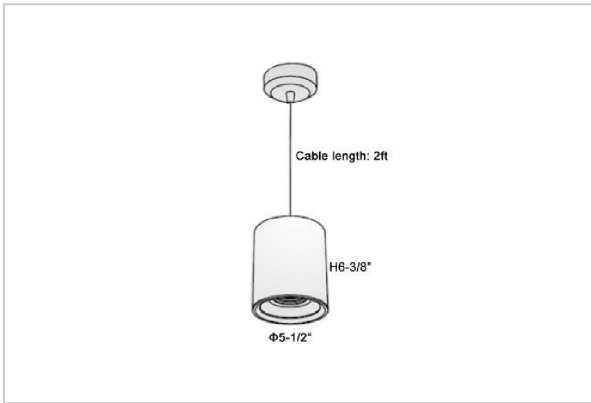

Flaxo Pendant Lights

ITEM SKU#: 662187506425

Product Code : IK-RFlaxoPL-40W-50K-WH-90C-40D

| | |
|--------------------|--|
| Voltage | 100 - 277 V AC, 50-60 Hz |
| Lumen Output | 3800lm |
| Power | 40W |
| CCT | 5000K |
| CRI | >90 |
| Beam Angle | 40° |
| Light Distribution | Flood |
| LED Light Source | Osram SOLERIQ S 19 |
| Start Time | Instant |
| Driver | Stand Alone (included) |
| Operating Position | No Swiveling Type |
| Dimming | Triac Dimming / 0-10 V Dimming |
| Heads | Single Head |
| Finish | White |
| Height | 6-3/8" |
| Diameter | 5-1/2" |
| Optics | Reflective Cup Structure |
| IP Rating | IP65 |
| Application Area | Guest Room, Restaurant, Meeting Room, Club, Hall, Hotel Entrance |

Beam Spread (Options)

| Medium 20° | | Flood 40° | |
|------------|------|-----------|-------|
| ft | Ø | ft | Ø |
| 3.0 | 1.41 | 3.0 | 2.03 |
| 9.0 | 4.22 | 9.0 | 6.09 |
| 15.0 | 7.04 | 15.0 | 10.15 |