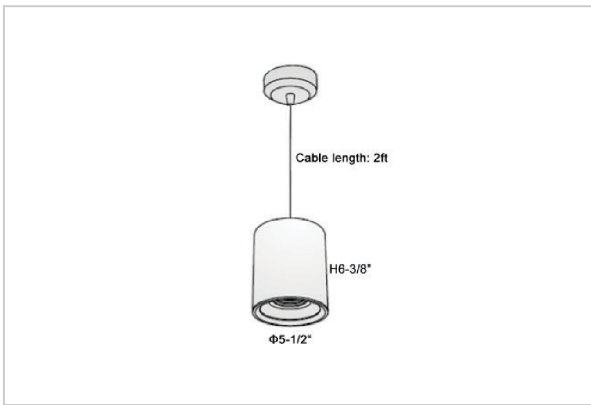

## Product Code : IK-RFlaxoPL-40W-40K-WH-90C-40D

Voltage	100 - 277 V AC, 50-60 Hz
Lumen Output	3600lm
Power	40W
CCT	4000K
CRI	>90
Beam Angle	40°
Light Distribution	Flood
LED Light Source	Osram SOLERIQ S 19
Start Time	Instant
Driver	Stand Alone (included)
Operating Position	No Swiveling Type
Dimming	Triac Dimming / 0-10 V Dimming
Heads	Single Head
Finish	White
Height	6-3/8"
Diameter	5-1/2"
Optics	Reflective Cup Structure
IP Rating	IP65
Application Area	Guest Room, Restaurant, Meeting Room, Club, Hall, Hotel Entrance

### Beam Spread (Options)

Medium 20°		Flood 40°	
ft	Ø	ft	Ø
3.0	1.41	3.0	2.03
9.0	4.22	9.0	6.09
15.0	7.04	15.0	10.15

Flaxo is a technologically advanced LED Pendant Light that incorporates electronic gear and a high-quality lens with wide beam spread. While commonly used as task light, the unique and state-of-the-art design of this luminaire also enhances the overall aesthetics of your store.