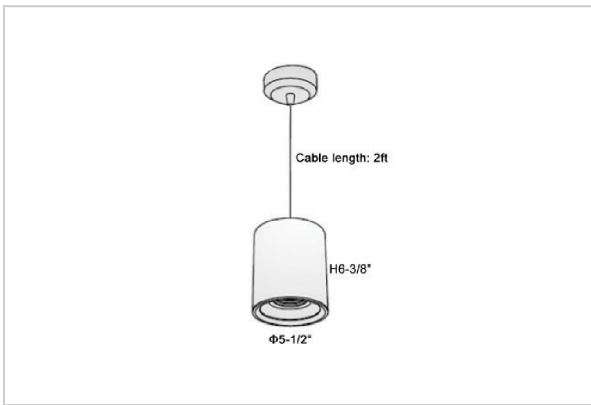

Flaxo Pendant Lights

ITEM SKU#: 662187506395

Product Code : IK-RFlaxoPL-40W-27K-WH-90C-40D

Voltage	100 - 277 V AC, 50-60 Hz
Lumen Output	3200lm
Power	40W
CCT	2700K
CRI	>90
Beam Angle	40°
Light Distribution	Flood
LED Light Source	Osram SOLERIQ S 19
Start Time	Instant
Driver	Stand Alone (included)
Operating Position	No Swiveling Type
Dimming	Triac Dimming / 0-10 V Dimming
Heads	Single Head
Finish	White
Height	6-3/8"
Diameter	5-1/2"
Optics	Reflective Cup Structure
IP Rating	IP65
Application Area	Guest Room, Restaurant, Meeting Room, Club, Hall, Hotel Entrance

Beam Spread (Options)

Medium 20°		Flood 40°	
ft	Ø	ft	Ø
3.0	1.41	3.0	2.03
9.0	4.22	9.0	6.09
15.0	7.04	15.0	10.15

Flaxo is a technologically advanced LED Pendant Light that incorporates electronic gear and a high-quality lens with wide beam spread. While commonly used as task light, the unique and state-of-the-art design of this luminaire also enhances the overall aesthetics of your store.