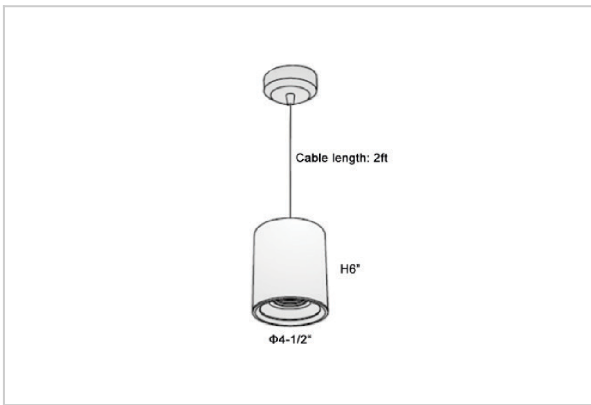

Flaxo Pendant Lights

ITEM SKU#: 662187506371

Product Code : IK-RFlaxoPL-30W-40K-WH-90C-40D

Voltage	100 - 277 V AC, 50-60 Hz
Lumen Output	2700lm
Power	30W
CCT	4000K
CRI	>90
Beam Angle	40°
Light Distribution	Flood
LED Light Source	Osram SOLERIQ S 19
Start Time	Instant
Driver	Stand Alone (included)
Operating Position	No Swiveling Type
Dimming	Triac Dimming / 0-10 V Dimming
Heads	Single Head
Finish	White
Height	6"
Diameter	4-1/2"
Optics	Reflective Cup Structure
IP Rating	IP65
Application Area	Guest Room, Restaurant, Meeting Room, Club, Hall, Hotel Entrance

Beam Spread (Options)

Medium		20°	Flood		40°
ft	Ø	ft	Ø	ft	Ø
3.0	1.41	3.0	2.03		
9.0	4.22	9.0	6.09		
15.0	7.04	15.0	10.15		

Flaxo is a technologically advanced LED Pendant Light that incorporates electronic gear and a high-quality lens with wide beam spread. While commonly used as task light, the unique and state-of-the-art design of this luminaire also enhances the overall aesthetics of your store.