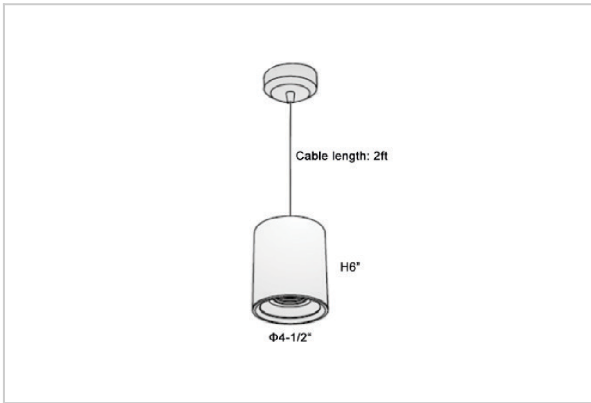

## Product Code : IK-RFlaxoPL-30W-27K-WH-90C-40D

Voltage	100 - 277 V AC, 50-60 Hz
Lumen Output	2400lm
Power	30W
CCT	2700K
CRI	>90
Beam Angle	40°
Light Distribution	Flood
LED Light Source	Osram SOLERIQ S 19
Start Time	Instant
Driver	Stand Alone (included)
Operating Position	No Swiveling Type
Dimming	Triac Dimming / 0-10 V Dimming
Heads	Single Head
Finish	White
Height	6"
Diameter	4-1/2"
Optics	Reflective Cup Structure
IP Rating	IP65
Application Area	Guest Room, Restaurant, Meeting Room, Club, Hall, Hotel Entrance

### Beam Spread (Options)

Medium 20°		Flood 40°	
ft	Ø	ft	Ø
3.0	1.41	3.0	2.03
9.0	4.22	9.0	6.09
15.0	7.04	15.0	10.15

Flaxo is a technologically advanced LED Pendant Light that incorporates electronic gear and a high-quality lens with wide beam spread. While commonly used as task light, the unique and state-of-the-art design of this luminaire also enhances the overall aesthetics of your store.