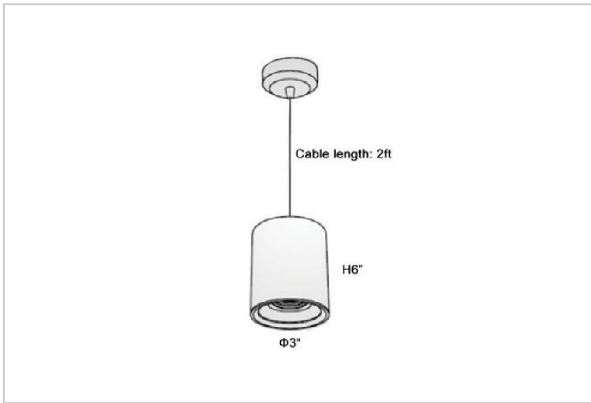

Flaxo Pendant Lights

ITEM SKU#: 662187506302

Product Code : IK-RFlaxoPL-15W-50K-WH-90C-40D

Voltage	100 - 277 V AC, 50-60 Hz
Lumen Output	1425lm
Power	15W
CCT	5000K
CRI	>90
Beam Angle	40°
Light Distribution	Flood
LED Light Source	Osram SOLERIQ S 19
Start Time	Instant
Driver	Stand Alone (included)
Operating Position	No Swiveling Type
Dimming	Triac Dimming / 0-10 V Dimming
Heads	Single Head
Finish	White
Height	6"
Diameter	3"
Optics	Reflective Cup Structure
IP Rating	IP65
Application Area	Guest Room, Restaurant, Meeting Room, Club, Hall, Hotel Entrance

Beam Spread (Options)

Medium 20°		Flood 40°	
ft	Ø	ft	Ø
3.0	1.41	3.0	2.03
9.0	4.22	9.0	6.09
15.0	7.04	15.0	10.15

Flaxo is a technologically advanced LED Pendant Light that incorporates electronic gear and a high-quality lens with wide beam spread. While commonly used as task light, the unique and state-of-the-art design of this luminaire also enhances the overall aesthetics of your store.