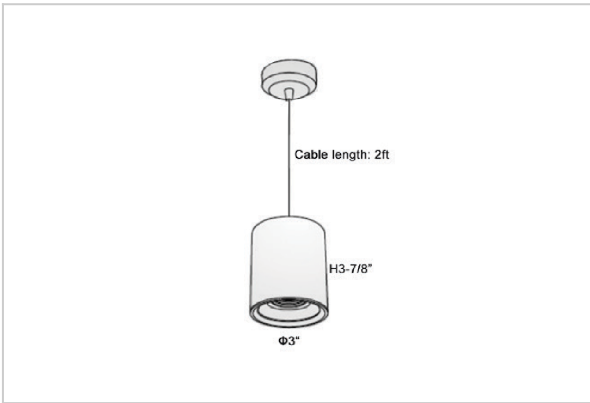

Flaxo Pendant Lights

ITEM SKU#: 662187506210

Product Code : IK-RFlaxoPL-8W-27K-WH-90C-40D

Voltage	100 - 277 V AC, 50-60 Hz
Lumen Output	640lm
Power	8W
CCT	2700K
CRI	>90
Beam Angle	40°
Light Distribution	Flood
LED Light Source	Osram SOLERIQ S 19
Start Time	Instant
Driver	Stand Alone (included)
Operating Position	No Swiveling Type
Dimming	Triac Dimming / 0-10 V Dimming
Heads	Single Head
Finish	White
Height	3-7/8"
Diameter	3"
Optics	Reflective Cup Structure
IP Rating	IP65
Application Area	Guest Room, Restaurant, Meeting Room, Club, Hall, Hotel Entrance

Beam Spread (Options)

Medium 20°		Flood 40°	
ft	Ø	ft	Ø
3.0	1.41	3.0	2.03
9.0	4.22	9.0	6.09
15.0	7.04	15.0	10.15

Flaxo is a technologically advanced LED Pendant Light that incorporates electronic gear and a high-quality lens with wide beam spread. While commonly used as task light, the unique and state-of-the-art design of this luminaire also enhances the overall aesthetics of your store.