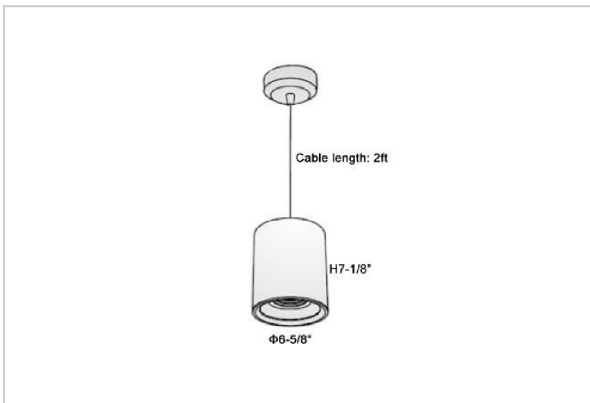

## Product Code : IK-RFlaxoPL-55W-40K-BL-90C-40D

Voltage	100 - 277 V AC, 50-60 Hz
Lumen Output	4950lm
Power	55W
CCT	4000K
CRI	>90
Beam Angle	40°
Light Distribution	Flood
LED Light Source	Osram SOLERIQ S 19
Start Time	Instant
Driver	Stand Alone (included)
Operating Position	No Swiveling Type
Dimming	Triac Dimming / 0-10 V Dimming
Heads	Single Head
Finish	Black
Height	7-1/8"
Diameter	6-5/8"
Optics	Reflective Cup Structure
IP Rating	IP65
Application Area	Guest Room, Restaurant, Meeting Room, Club, Hall, Hotel Entrance

### Beam Spread (Options)

Medium 20°		Flood 40°	
ft	Ø	ft	Ø
3.0	1.41	3.0	2.03
9.0	4.22	9.0	6.09
15.0	7.04	15.0	10.15

Flaxo is a technologically advanced LED Pendant Light that incorporates electronic gear and a high-quality lens with wide beam spread. While commonly used as task light, the unique and state-of-the-art design of this luminaire also enhances the overall aesthetics of your store.