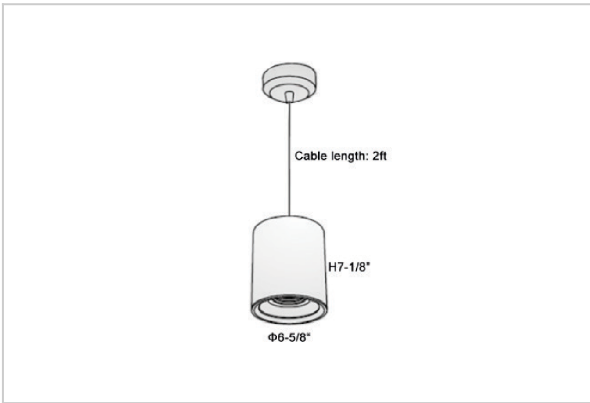

Flaxo Pendant Lights

ITEM SKU#: 662187506197

Product Code : IK-RFlaxoPL-55W-40K-BL-90C-40D

Voltage	100 - 277 V AC, 50-60 Hz
Lumen Output	4950lm
Power	55W
CCT	4000K
CRI	>90
Beam Angle	40°
Light Distribution	Flood
LED Light Source	Osram SOLERIQ S 19
Start Time	Instant
Driver	Stand Alone (included)
Operating Position	No Swiveling Type
Dimming	Triac Dimming / 0-10 V Dimming
Heads	Single Head
Finish	Black
Height	7-1/8"
Diameter	6-5/8"
Optics	Reflective Cup Structure
IP Rating	IP65
Application Area	Guest Room, Restaurant, Meeting Room, Club, Hall, Hotel Entrance

Beam Spread (Options)

Medium 20°		Flood 40°	
ft	Ø	ft	Ø
3.0	1.41	3.0	2.03
9.0	4.22	9.0	6.09
15.0	7.04	15.0	10.15

Flaxo is a technologically advanced LED Pendant Light that incorporates electronic gear and a high-quality lens with wide beam spread. While commonly used as task light, the unique and state-of-the-art design of this luminaire also enhances the overall aesthetics of your store.