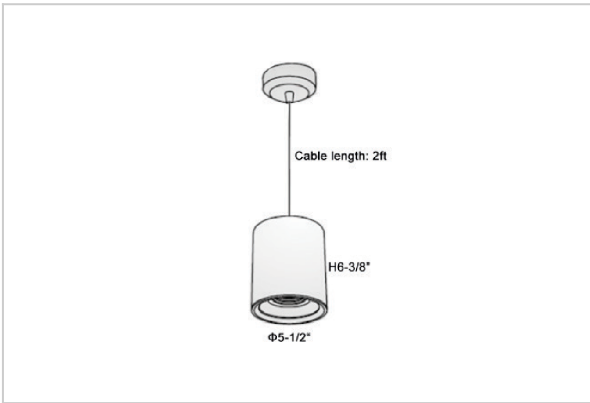

Flaxo Pendant Lights

ITEM SKU#: 662187506098

Product Code : IK-RFlaxoPL-40W-30K-BL-90C-40D

Voltage	100 - 277 V AC, 50-60 Hz
Lumen Output	3400lm
Power	40W
CCT	3000K
CRI	>90
Beam Angle	40°
Light Distribution	Flood
LED Light Source	Osram SOLERIQ S 19
Start Time	Instant
Driver	Stand Alone (included)
Operating Position	No Swiveling Type
Dimming	Triac Dimming / 0-10 V Dimming
Heads	Single Head
Finish	Black
Height	6-3/8"
Diameter	5-1/2"
Optics	Reflective Cup Structure
IP Rating	IP65
Application Area	Guest Room, Restaurant, Meeting Room, Club, Hall, Hotel Entrance

Beam Spread (Options)

Medium		20°	Flood		40°
ft	Ø	ft	Ø	ft	Ø
3.0	1.41	3.0	2.03		
9.0	4.22	9.0	6.09		
15.0	7.04	15.0	10.15		

Flaxo is a technologically advanced LED Pendant Light that incorporates electronic gear and a high-quality lens with wide beam spread. While commonly used as task light, the unique and state-of-the-art design of this luminaire also enhances the overall aesthetics of your store.