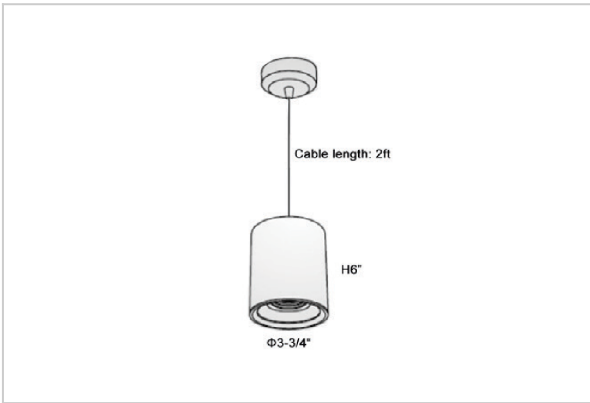

Flaxo Pendant Lights

ITEM SKU#: 662187506012

Product Code : IK-RFlaxoPL-20W-50K-BL-90C-40D

Voltage	100 - 277 V AC, 50-60 Hz
Lumen Output	1900lm
Power	20W
CCT	5000K
CRI	>90
Beam Angle	40°
Light Distribution	Flood
LED Light Source	Osram SOLERIQ S 19
Start Time	Instant
Driver	Stand Alone (included)
Operating Position	No Swiveling Type
Dimming	Triac Dimming / 0-10 V Dimming
Heads	Single Head
Finish	Black
Height	6"
Diameter	3-3/4"
Optics	Reflective Cup Structure
IP Rating	IP65
Application Area	Guest Room, Restaurant, Meeting Room, Club, Hall, Hotel Entrance

Beam Spread (Options)

Medium 20°		Flood 40°	
ft	Ø	ft	Ø
3.0	1.41	3.0	2.03
9.0	4.22	9.0	6.09
15.0	7.04	15.0	10.15

Flaxo is a technologically advanced LED Pendant Light that incorporates electronic gear and a high-quality lens with wide beam spread. While commonly used as task light, the unique and state-of-the-art design of this luminaire also enhances the overall aesthetics of your store.