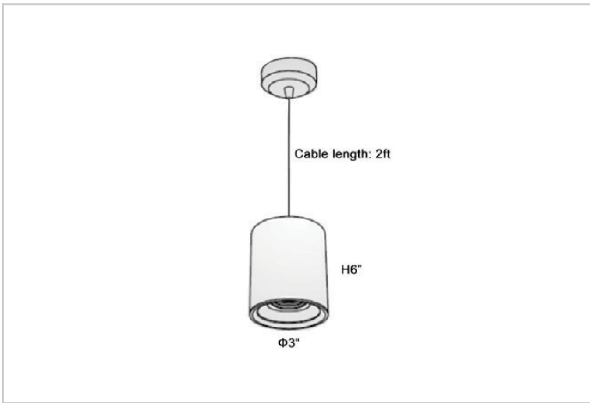

## Product Code : IK-RFlaxoPL-15W-40K-BL-90C-40D

Voltage	100 - 277 V AC, 50-60 Hz
Lumen Output	1350lm
Power	15W
CCT	4000K
CRI	>90
Beam Angle	40°
Light Distribution	Flood
LED Light Source	Osram SOLERIQ S 19
Start Time	Instant
Driver	Stand Alone (included)
Operating Position	No Swiveling Type
Dimming	Triac Dimming / 0-10 V Dimming
Heads	Single Head
Finish	Black
Height	6"
Diameter	3"
Optics	Reflective Cup Structure
IP Rating	IP65
Application Area	Guest Room, Restaurant, Meeting Room, Club, Hall, Hotel Entrance

### Beam Spread (Options)

Medium 20°		Flood 40°	
ft	Ø	ft	Ø
3.0	1.41	3.0	2.03
9.0	4.22	9.0	6.09
15.0	7.04	15.0	10.15

Flaxo is a technologically advanced LED Pendant Light that incorporates electronic gear and a high-quality lens with wide beam spread. While commonly used as task light, the unique and state-of-the-art design of this luminaire also enhances the overall aesthetics of your store.