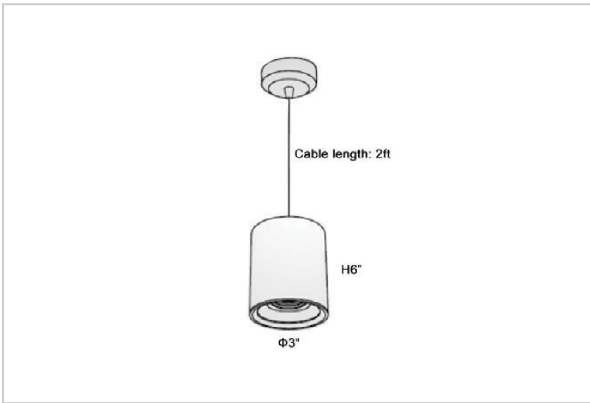

## Product Code : IK-RFlaxoPL-15W-27K-BL-90C-40D

Voltage	100 - 277 V AC, 50-60 Hz
Lumen Output	1200lm
Power	15W
CCT	2700K
CRI	>90
Beam Angle	40°
Light Distribution	Flood
LED Light Source	Osram SOLERIQ S 19
Start Time	Instant
Driver	Stand Alone (included)
Operating Position	No Swiveling Type
Dimming	Triac Dimming / 0-10 V Dimming
Heads	Single Head
Finish	Black
Height	6"
Diameter	3"
Optics	Reflective Cup Structure
IP Rating	IP65
Application Area	Guest Room, Restaurant, Meeting Room, Club, Hall, Hotel Entrance

### Beam Spread (Options)

Medium 20°		Flood 40°	
ft	Ø	ft	Ø
3.0	1.41	3.0	2.03
9.0	4.22	9.0	6.09
15.0	7.04	15.0	10.15

Flaxo is a technologically advanced LED Pendant Light that incorporates electronic gear and a high-quality lens with wide beam spread. While commonly used as task light, the unique and state-of-the-art design of this luminaire also enhances the overall aesthetics of your store.